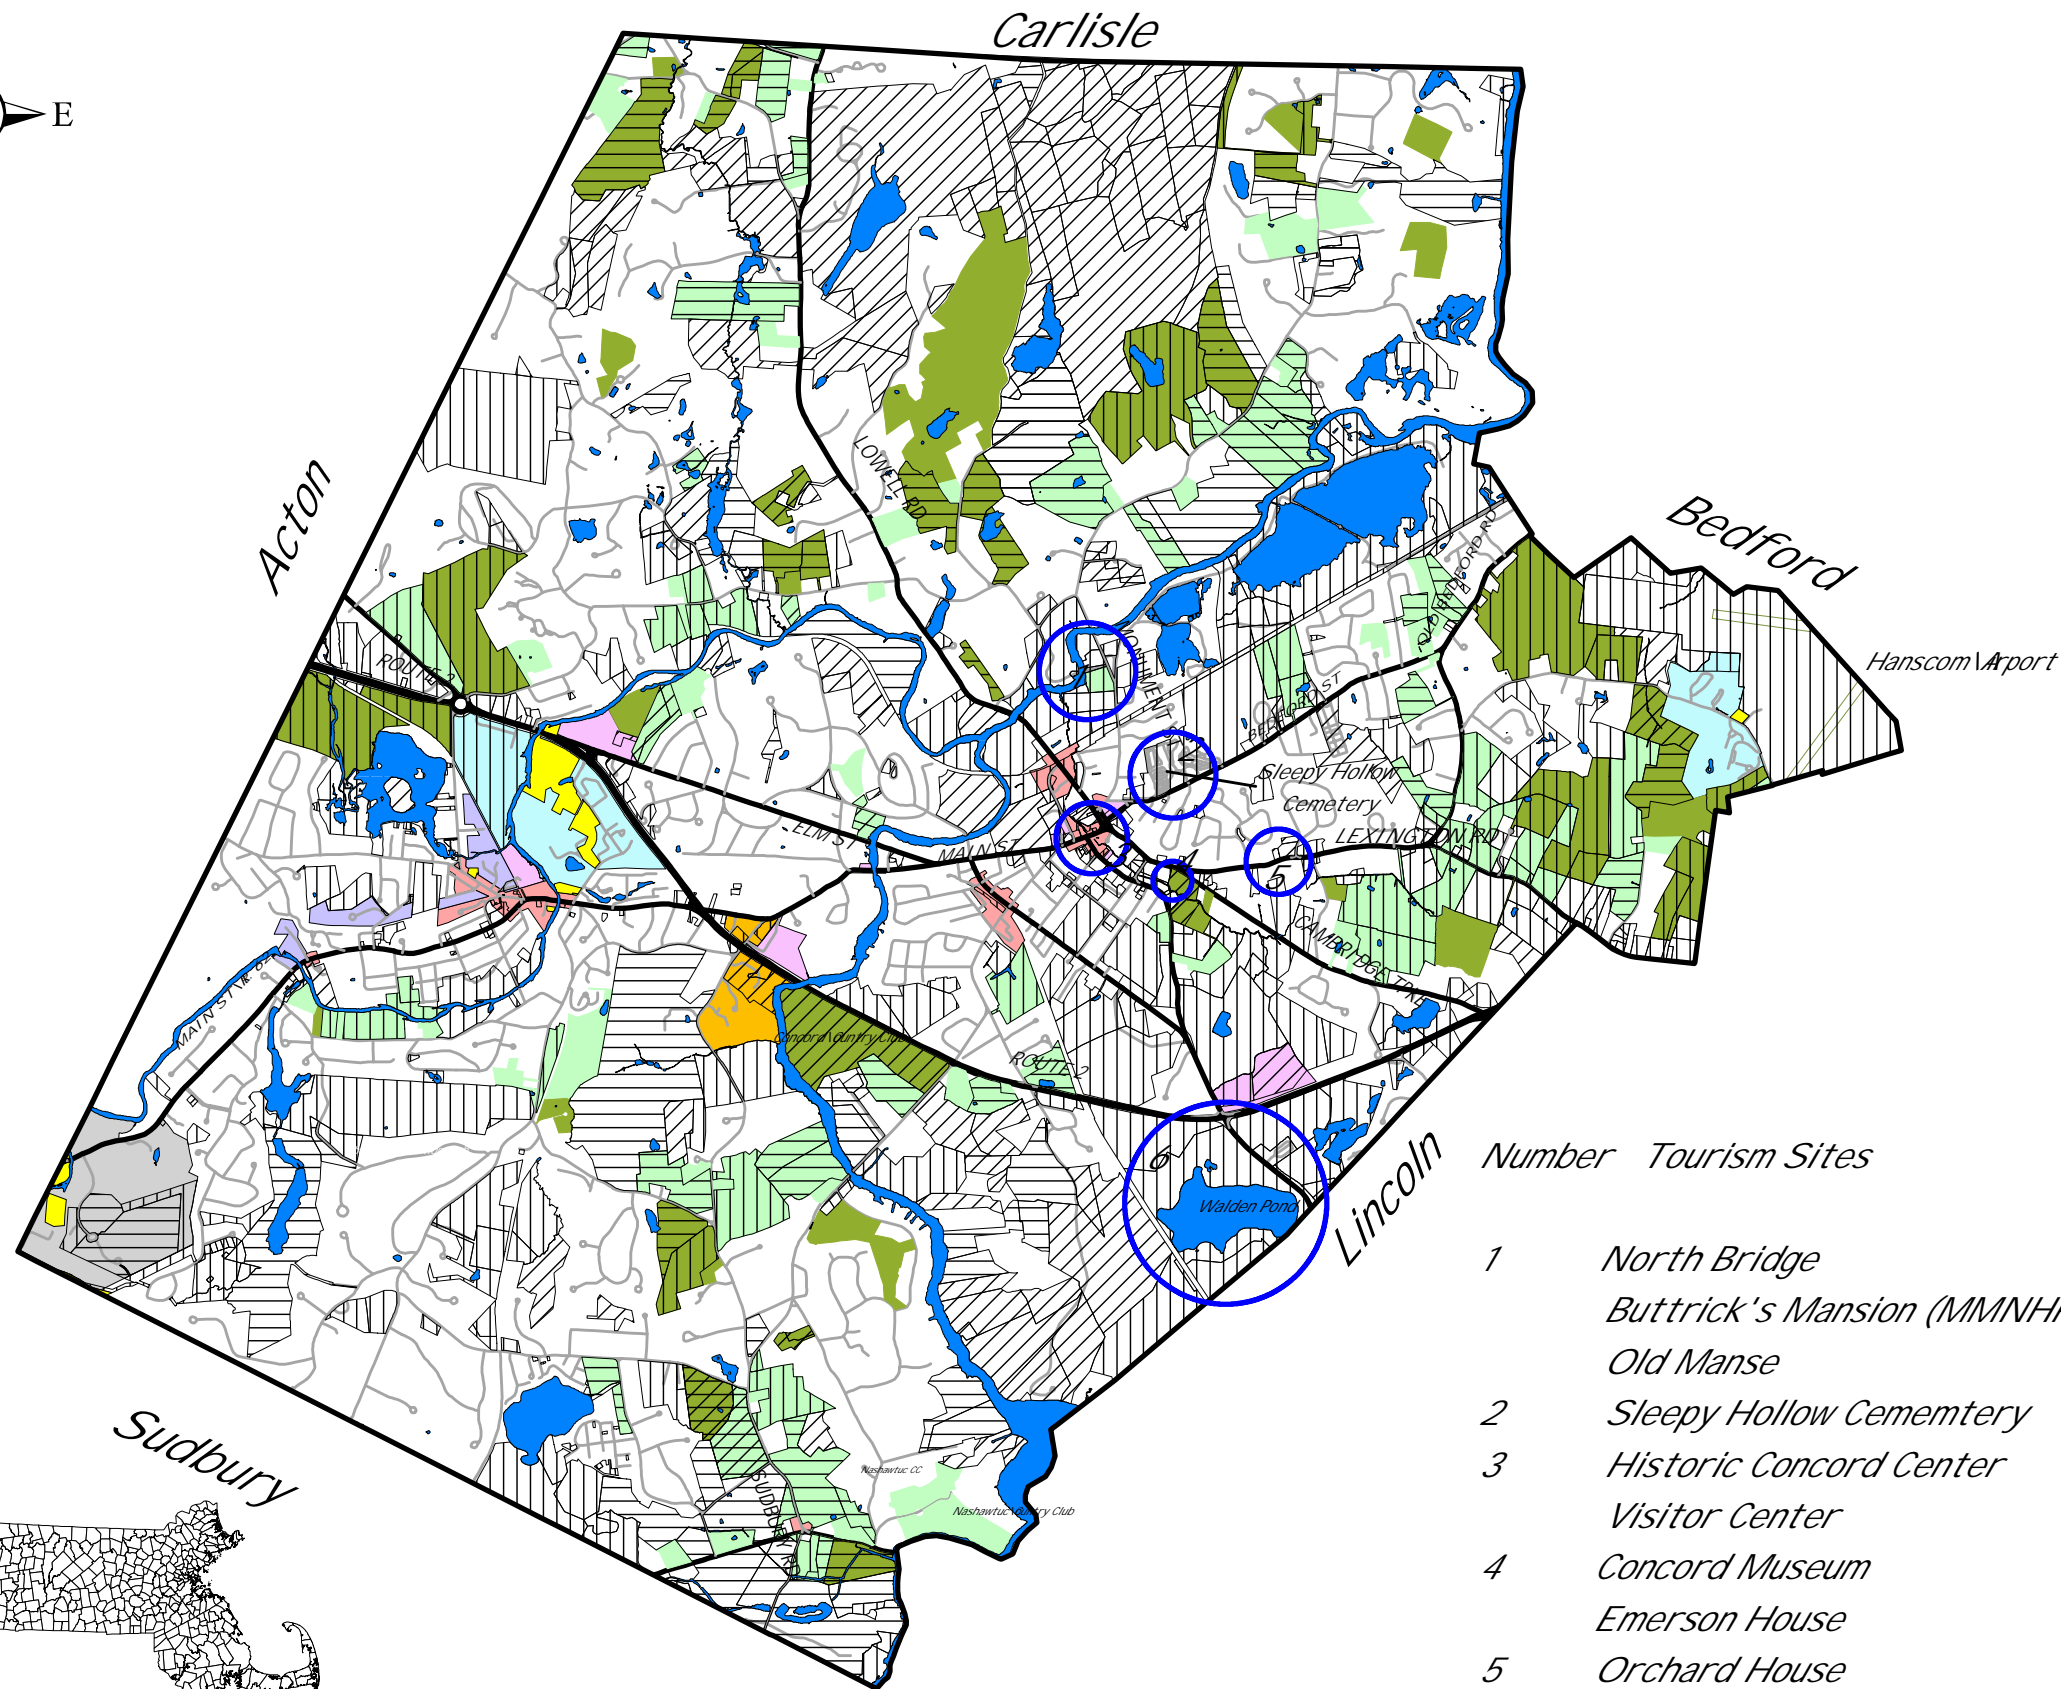

Town of Concord, Massachusetts

Economic Element Taken from EO418/Community Development Plan

- | Number | Tourism Sites |
|--------|---|
| 1 | North Bridge
Buttrick's Mansion (MMNHP)
Old Manse |
| 2 | Sleepy Hollow Cemetery |
| 3 | Historic Concord Center
Visitor Center |
| 4 | Concord Museum
Emerson House |
| 5 | Orchard House
Wayside Inn |
| 6 | Walden Pond |

This map was created by
Concord Planning Division.
The information is provided as
a reasonably accurate point of
reference, but is not intended
to represent authoritative location,
and is not to be used for conveyances.
The Town of Concord shall not be held
responsible for the accuracy or
misuse of these data.
June 7, 2004