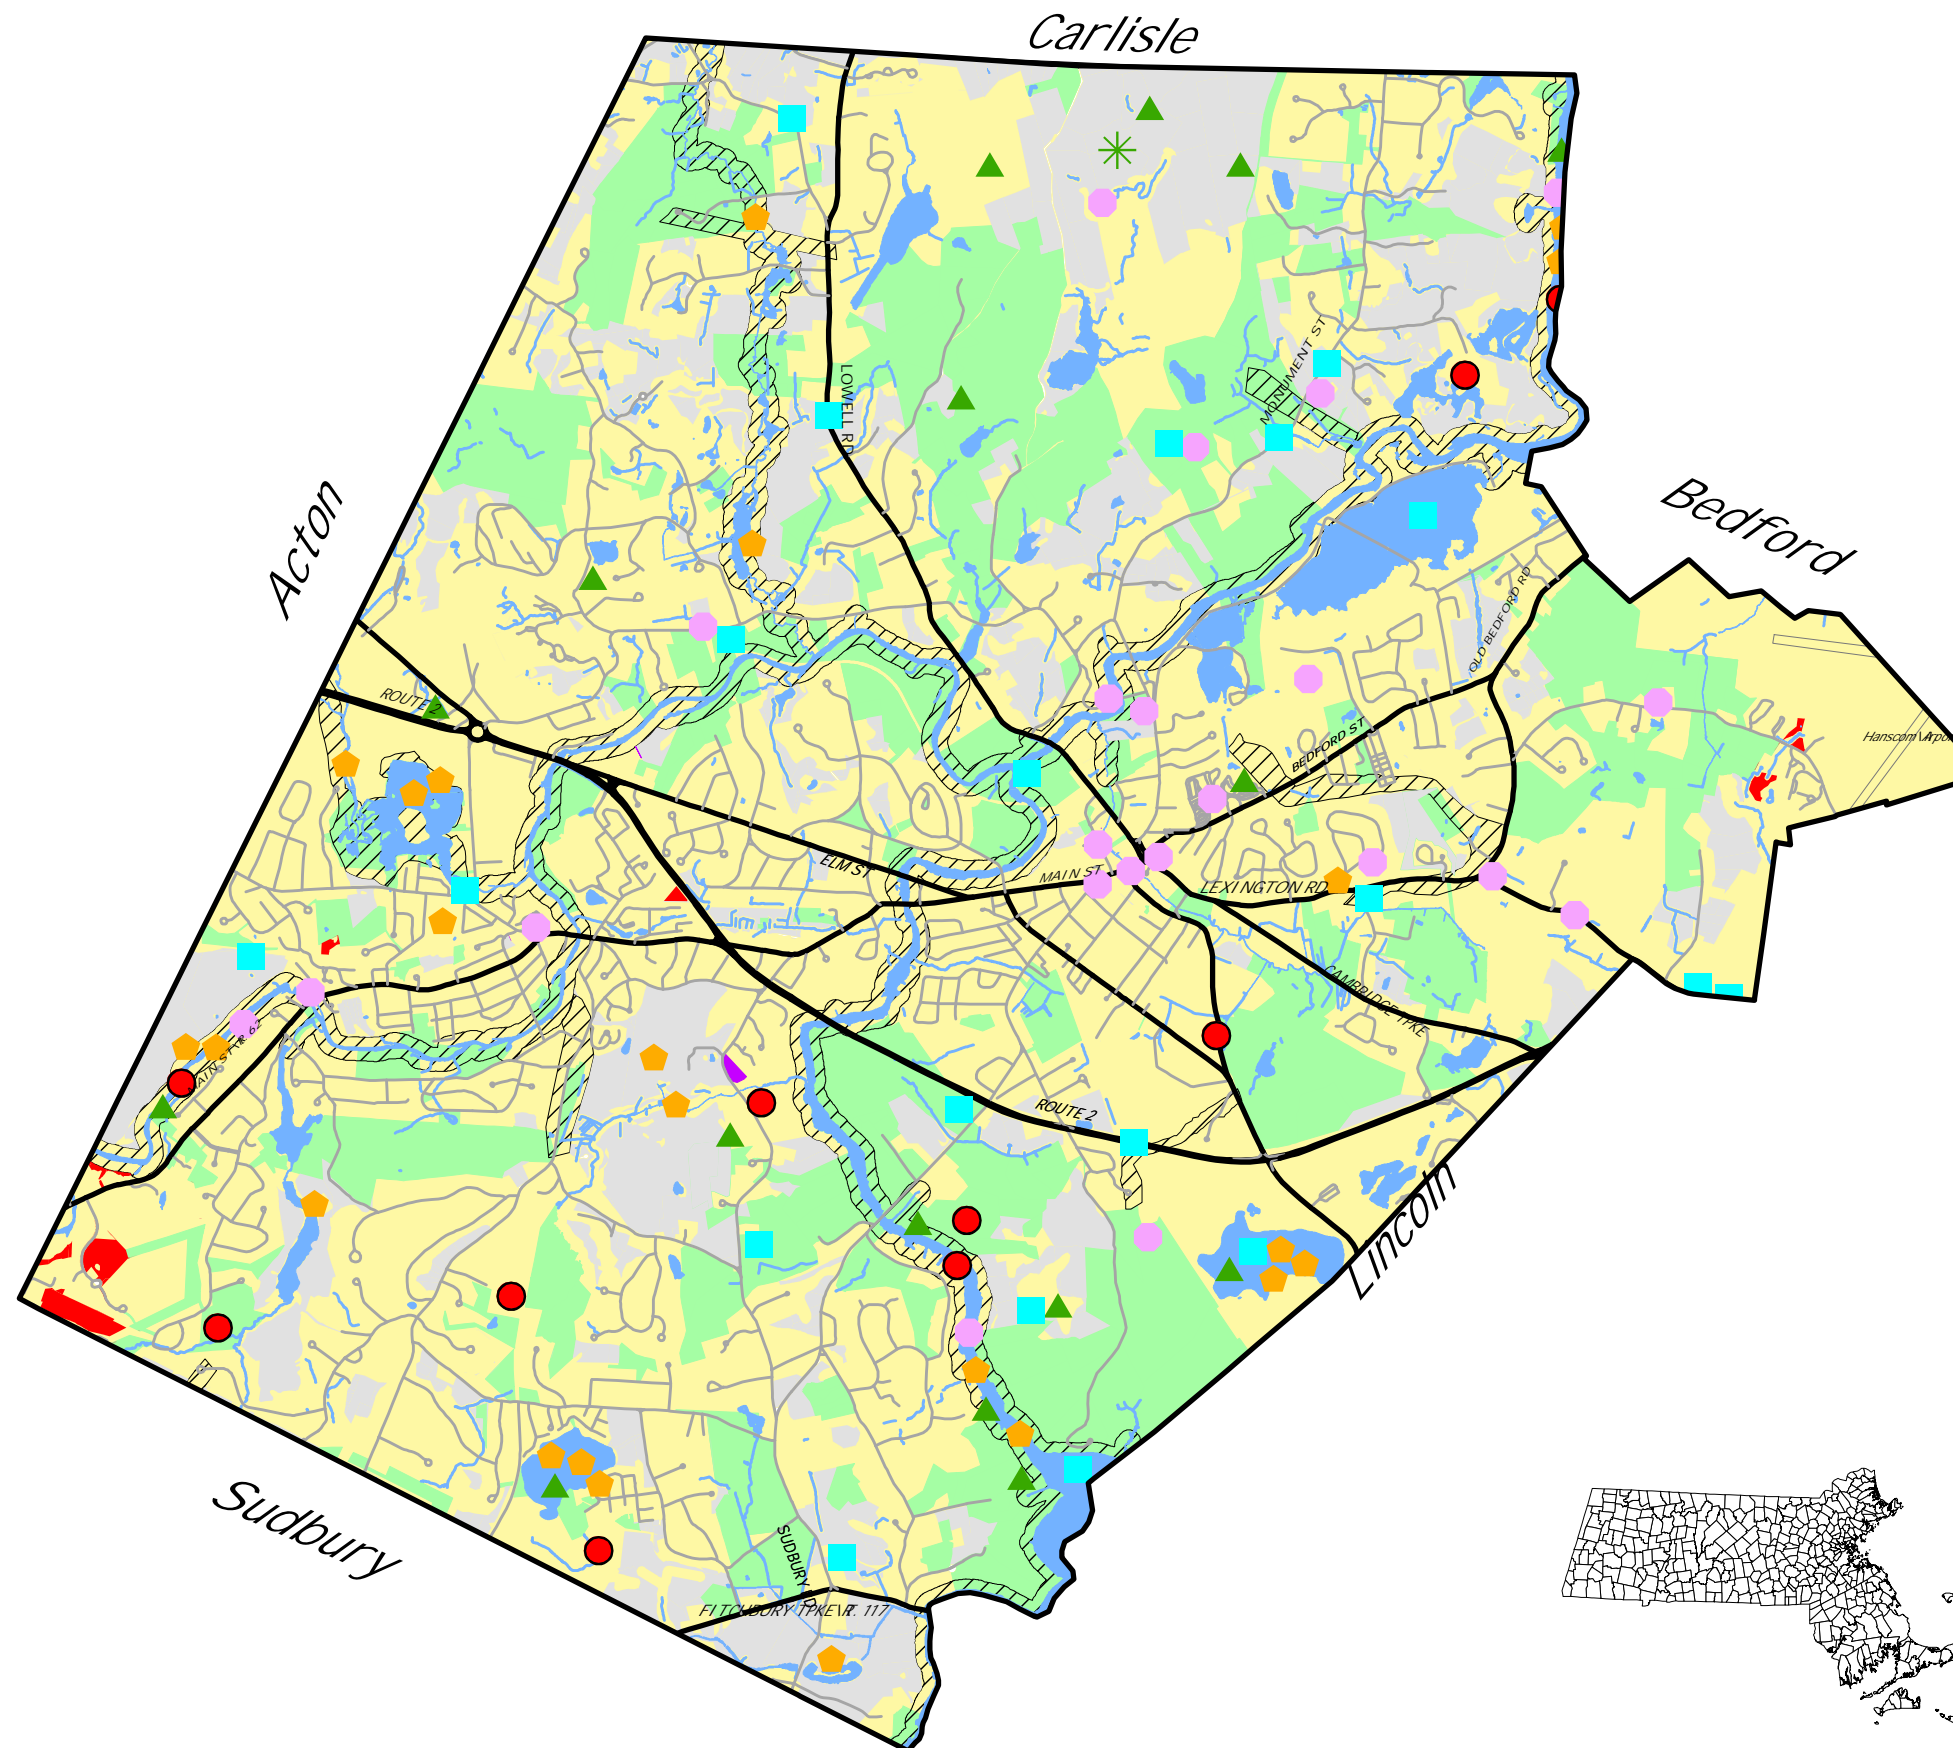

# Town of Concord, Massachusetts

## Land Use Element

Taken from EO418/Community  
Development Plan

- Wildlife & Water-Protection Corridors
- Built or Undevelopable Land
- Protected Open Space
- Potentially Developable Land
- Residential
- Industrial
- Commercial --(Very little land available for this use.)
- Special Sites**
  - Geologic
  - Historical
  - Recreational
  - Scenic
  - Water Resources
  - Estabrook Woods--600-acres owned by Harvard University

This map was created by  
Concord Planning Division.  
The information is provided as  
a reasonably accurate point of  
reference, but is not intended  
to represent authoritative location,  
and is not to be used for conveyances.  
The Town of Concord shall not be held  
responsible for the accuracy or  
misuse of these data.