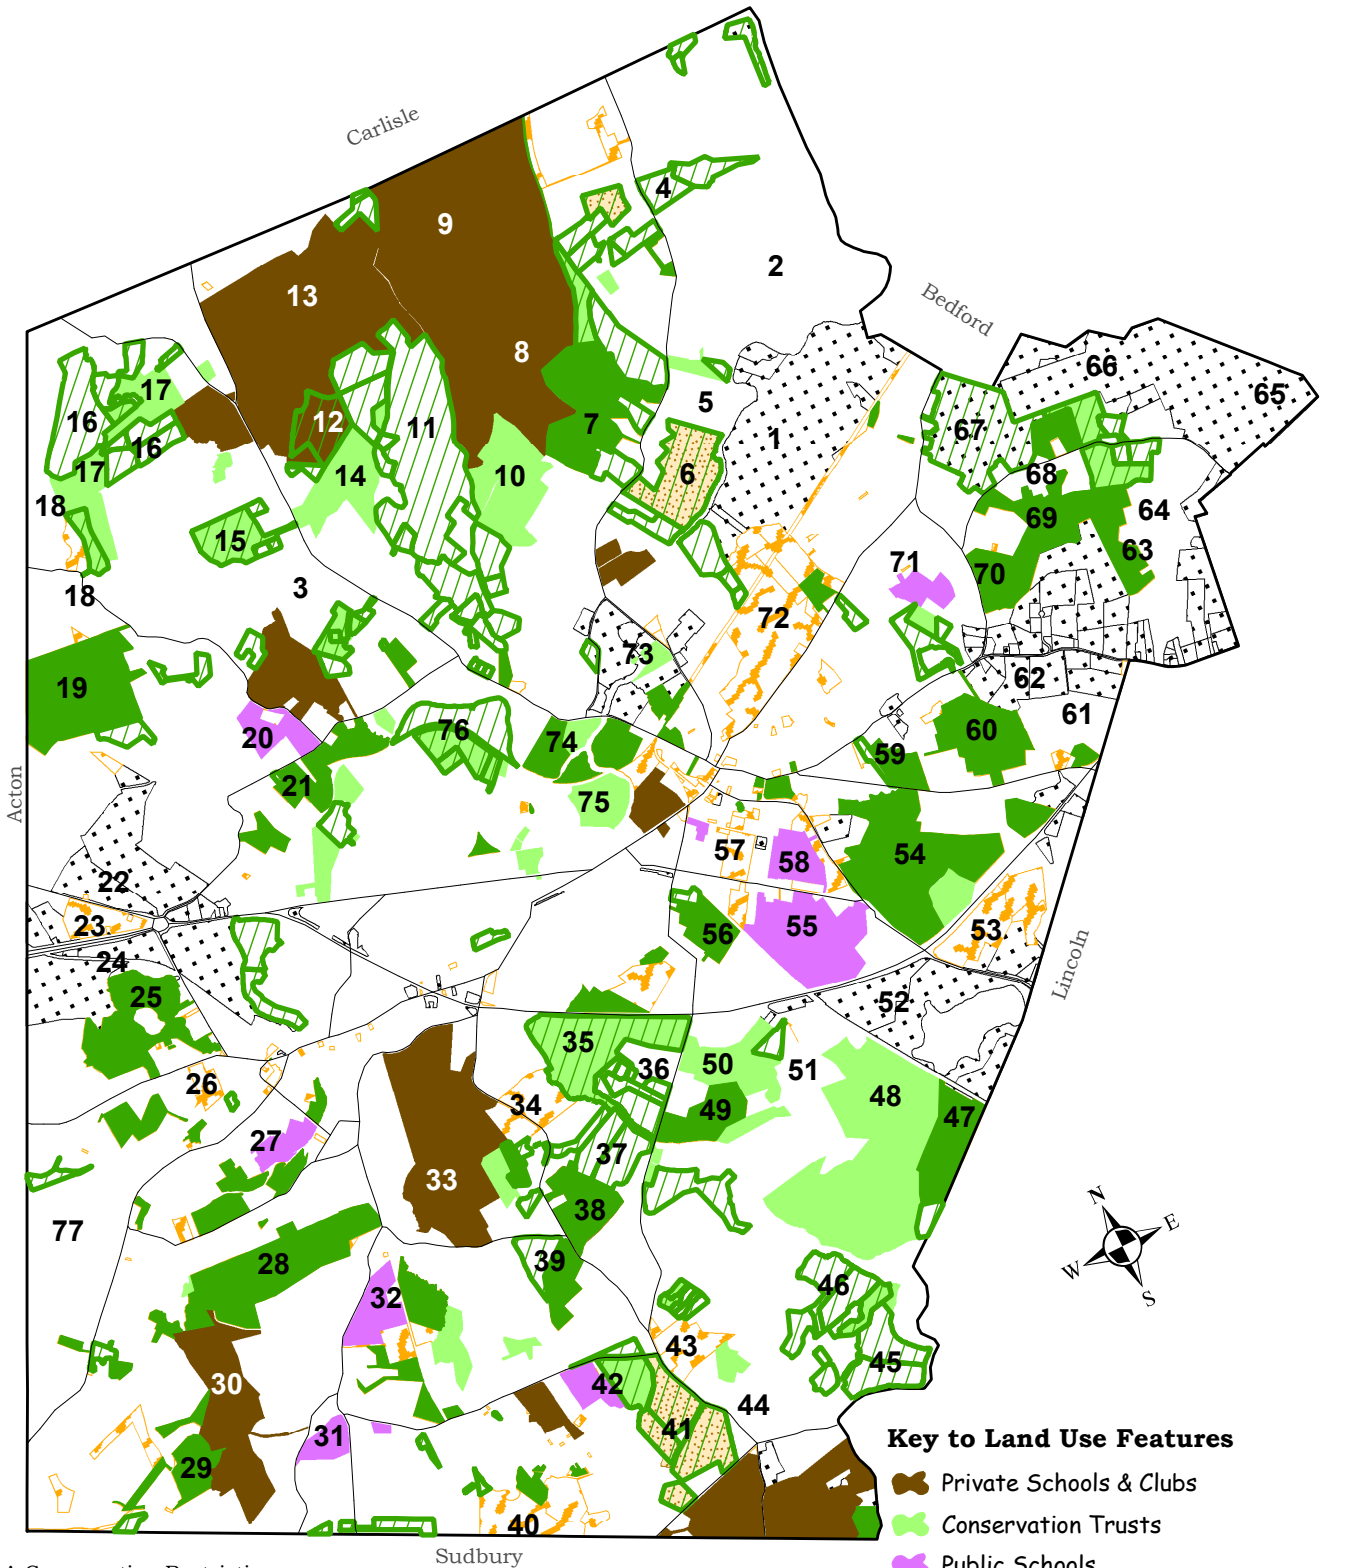

# Properties of Conservation Interest

A Conservation Restriction may apply to only a portion of a property. Data on this map are based on the Town of Concord GIS, or MassGIS.

## Key to Land Use Features

- Private Schools & Clubs
- Conservation Trusts
- Public Schools
- Town Conservation Land
- Other Municipal Land
- Federal or State Land
- Agricultural Preservation Restriction
- Perpetual Conservation Restriction
- Surface Water
- Major Roads

**Numbers indicate major properties of conservation interest based primarily on existing protected lands plus the Town's large natural and agricultural areas.**