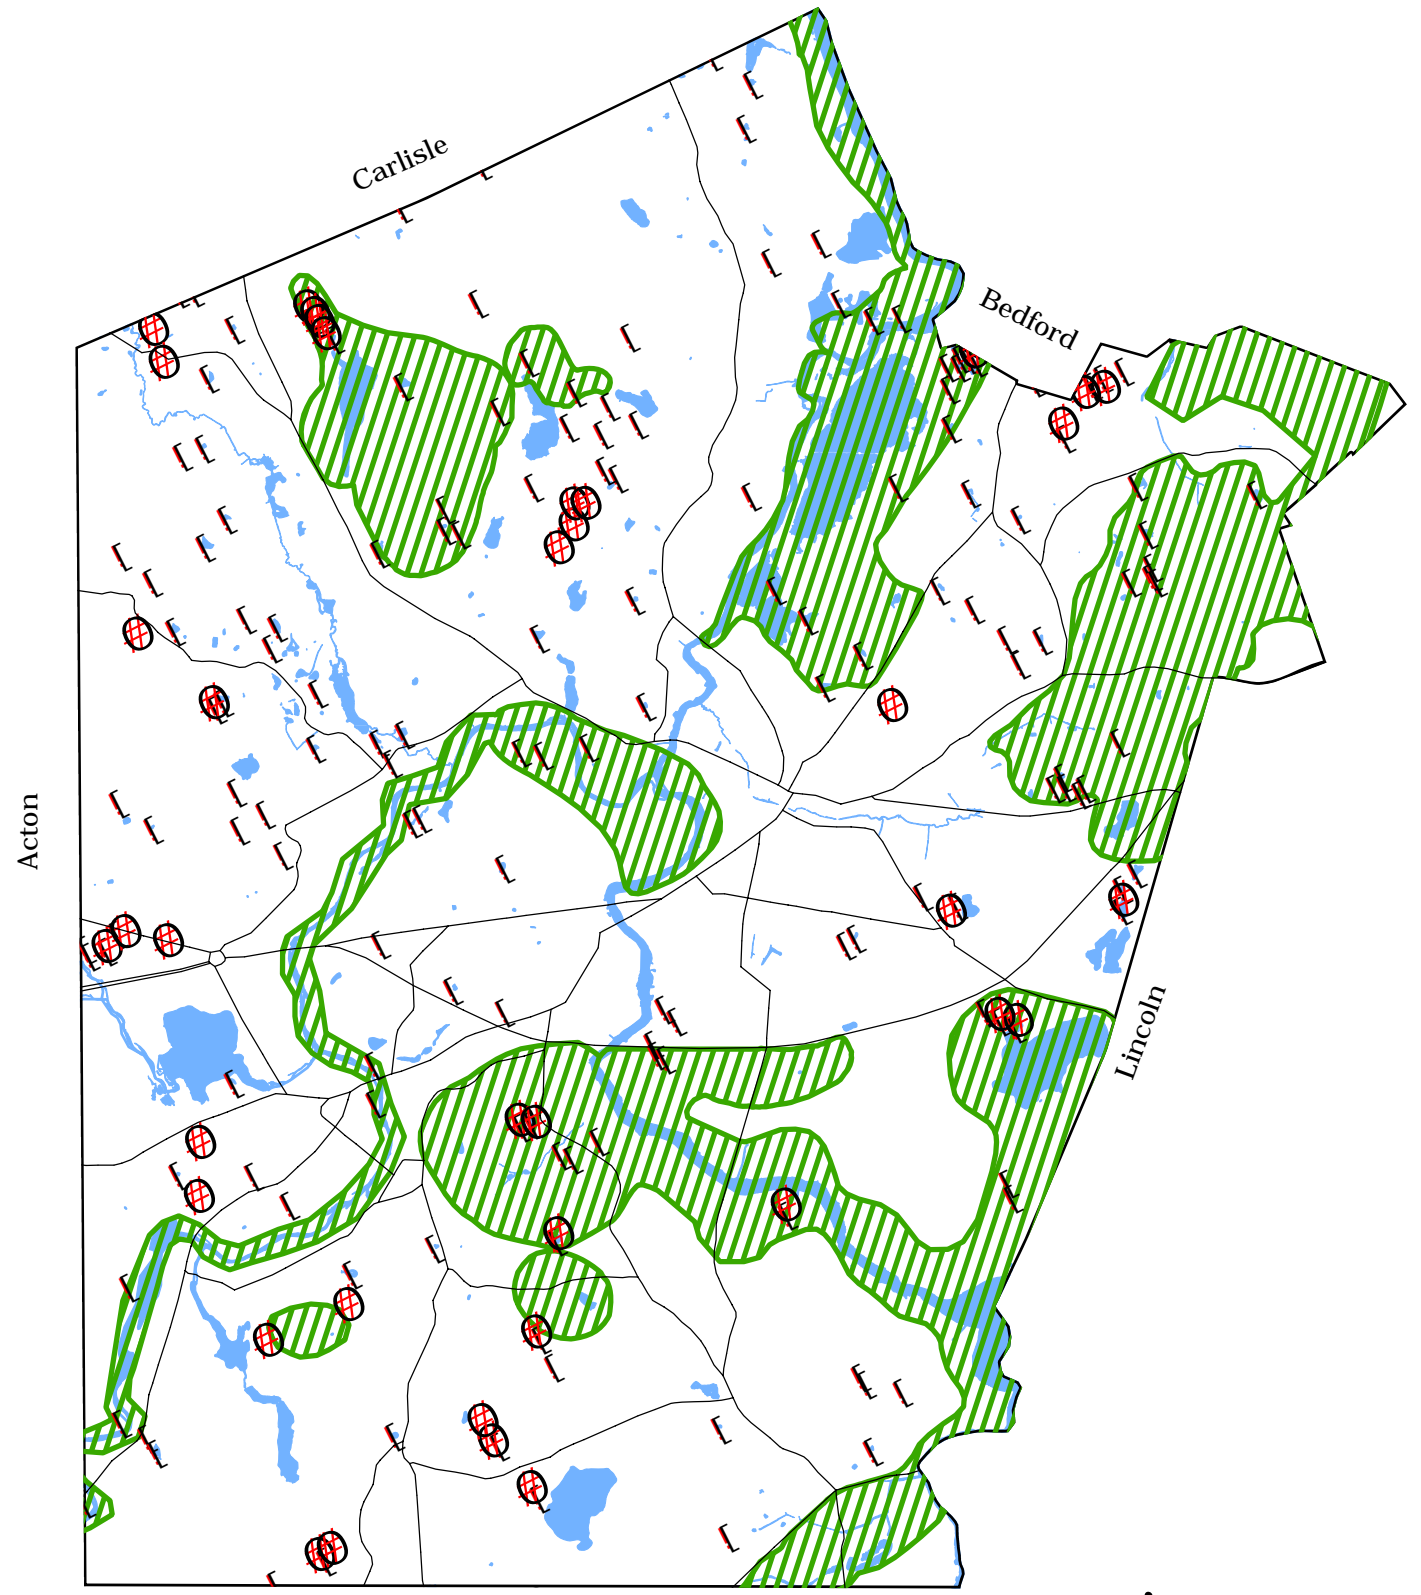

Rare Species Habitat & Vernal Pools

- Key to Map Features**
-  Rare Species Habitat
 -  Certified Vernal Pool
 -  Potential Vernal Pool
 -  Major Roads

Massachusetts NHESP 2003 Priority Habitats for State-Protected Rare Plant and Animal Species & NHESP 2003 Massachusetts Certified Vernal Pools.
 NHESP 2000 Potential Vernal Pools: NOT equivalent to Certified Vernal Pools