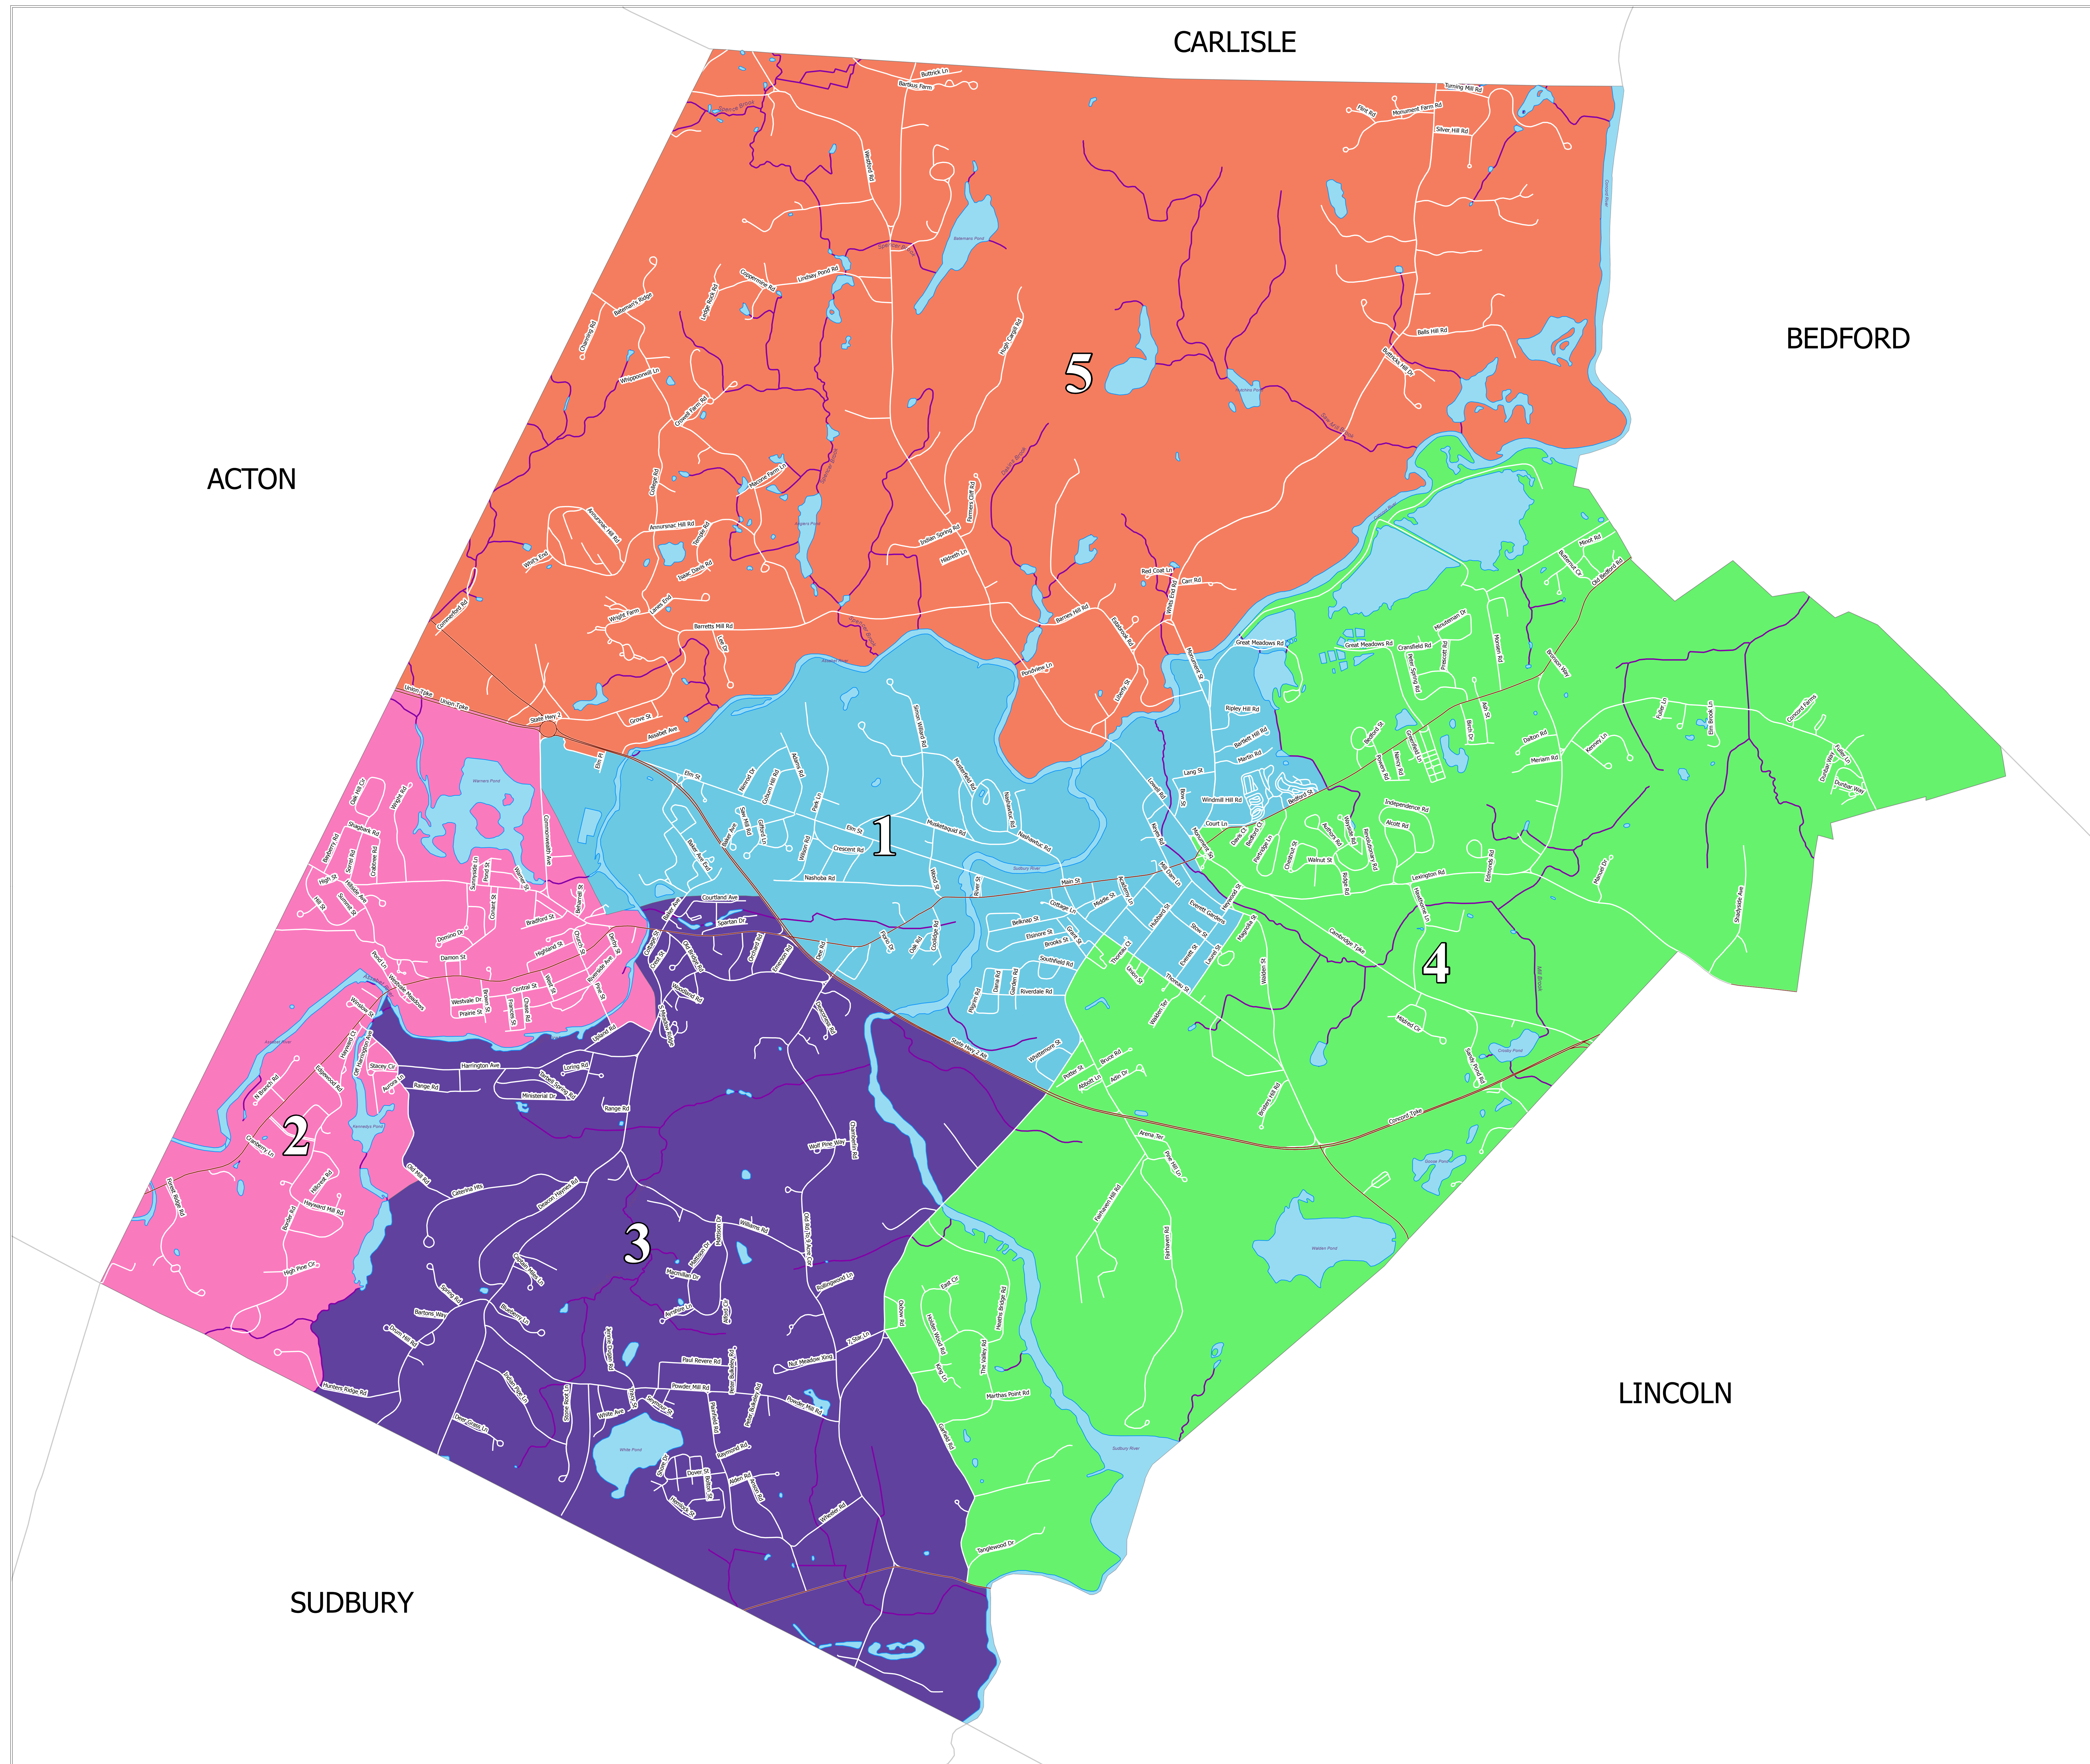

The Town of Concord

Map Prepared for the Town of Concord
 Courtesy of William F. Galvin, Census Liaison

Population is based on the official U.S. 2010 Census block-level data.

Minimum 5%	Target Population	Maximum 5%
3,357	3,534	3,711

Precinct Boundaries Concord

Precinct / Ward	2010 Population	Variance
1	3,453	-2.29
2	3,363	-4.84
3	3,548	0.40
4	3,632	2.77
5	3,672	3.90

2010 Population - - 17,668

Boundaries effective December 31, 2011