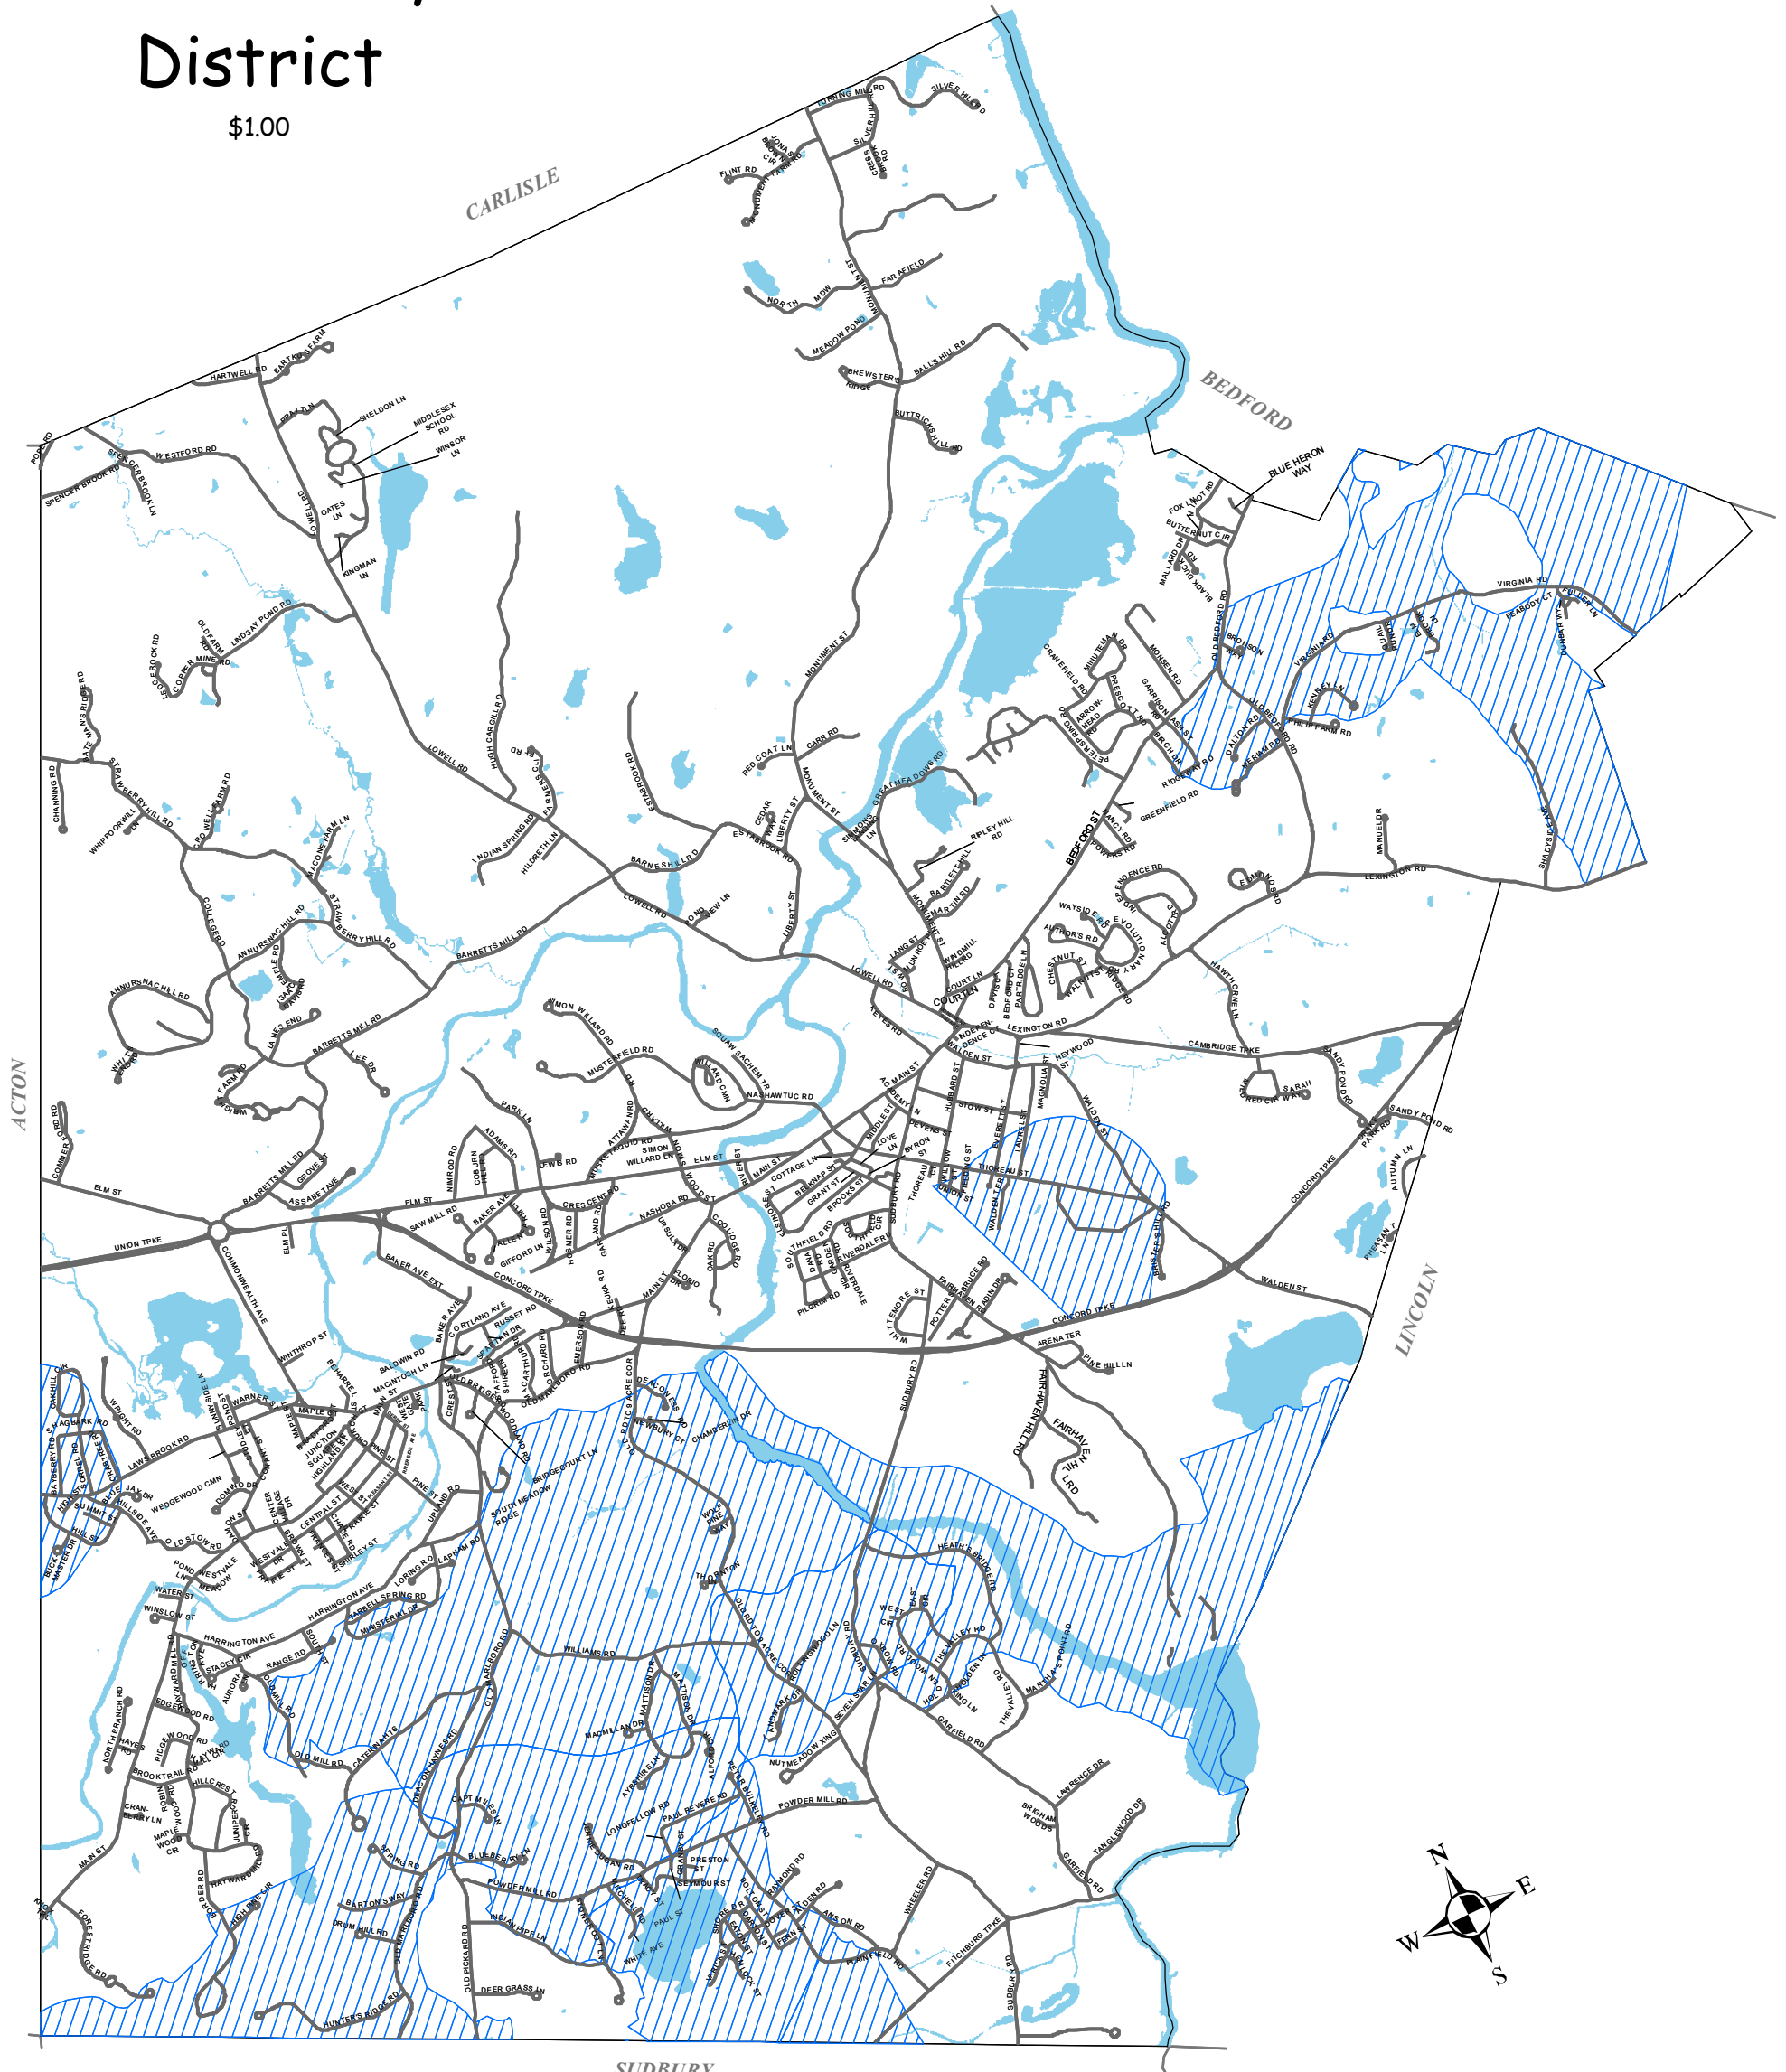

TOWN OF
CONCORD
MASSACHUSETTS

**Groundwater
Conservancy
District**

\$1.00

Map Key

-  Surface Water
-  Groundwater Conservancy District

This map was created by Concord GIS. The information is provided as a reasonably accurate point of reference, but is not intended to represent authoritative location, and is not to be used for conveyances. The Town of Concord shall not be held responsible for the accuracy or misuse of these data.