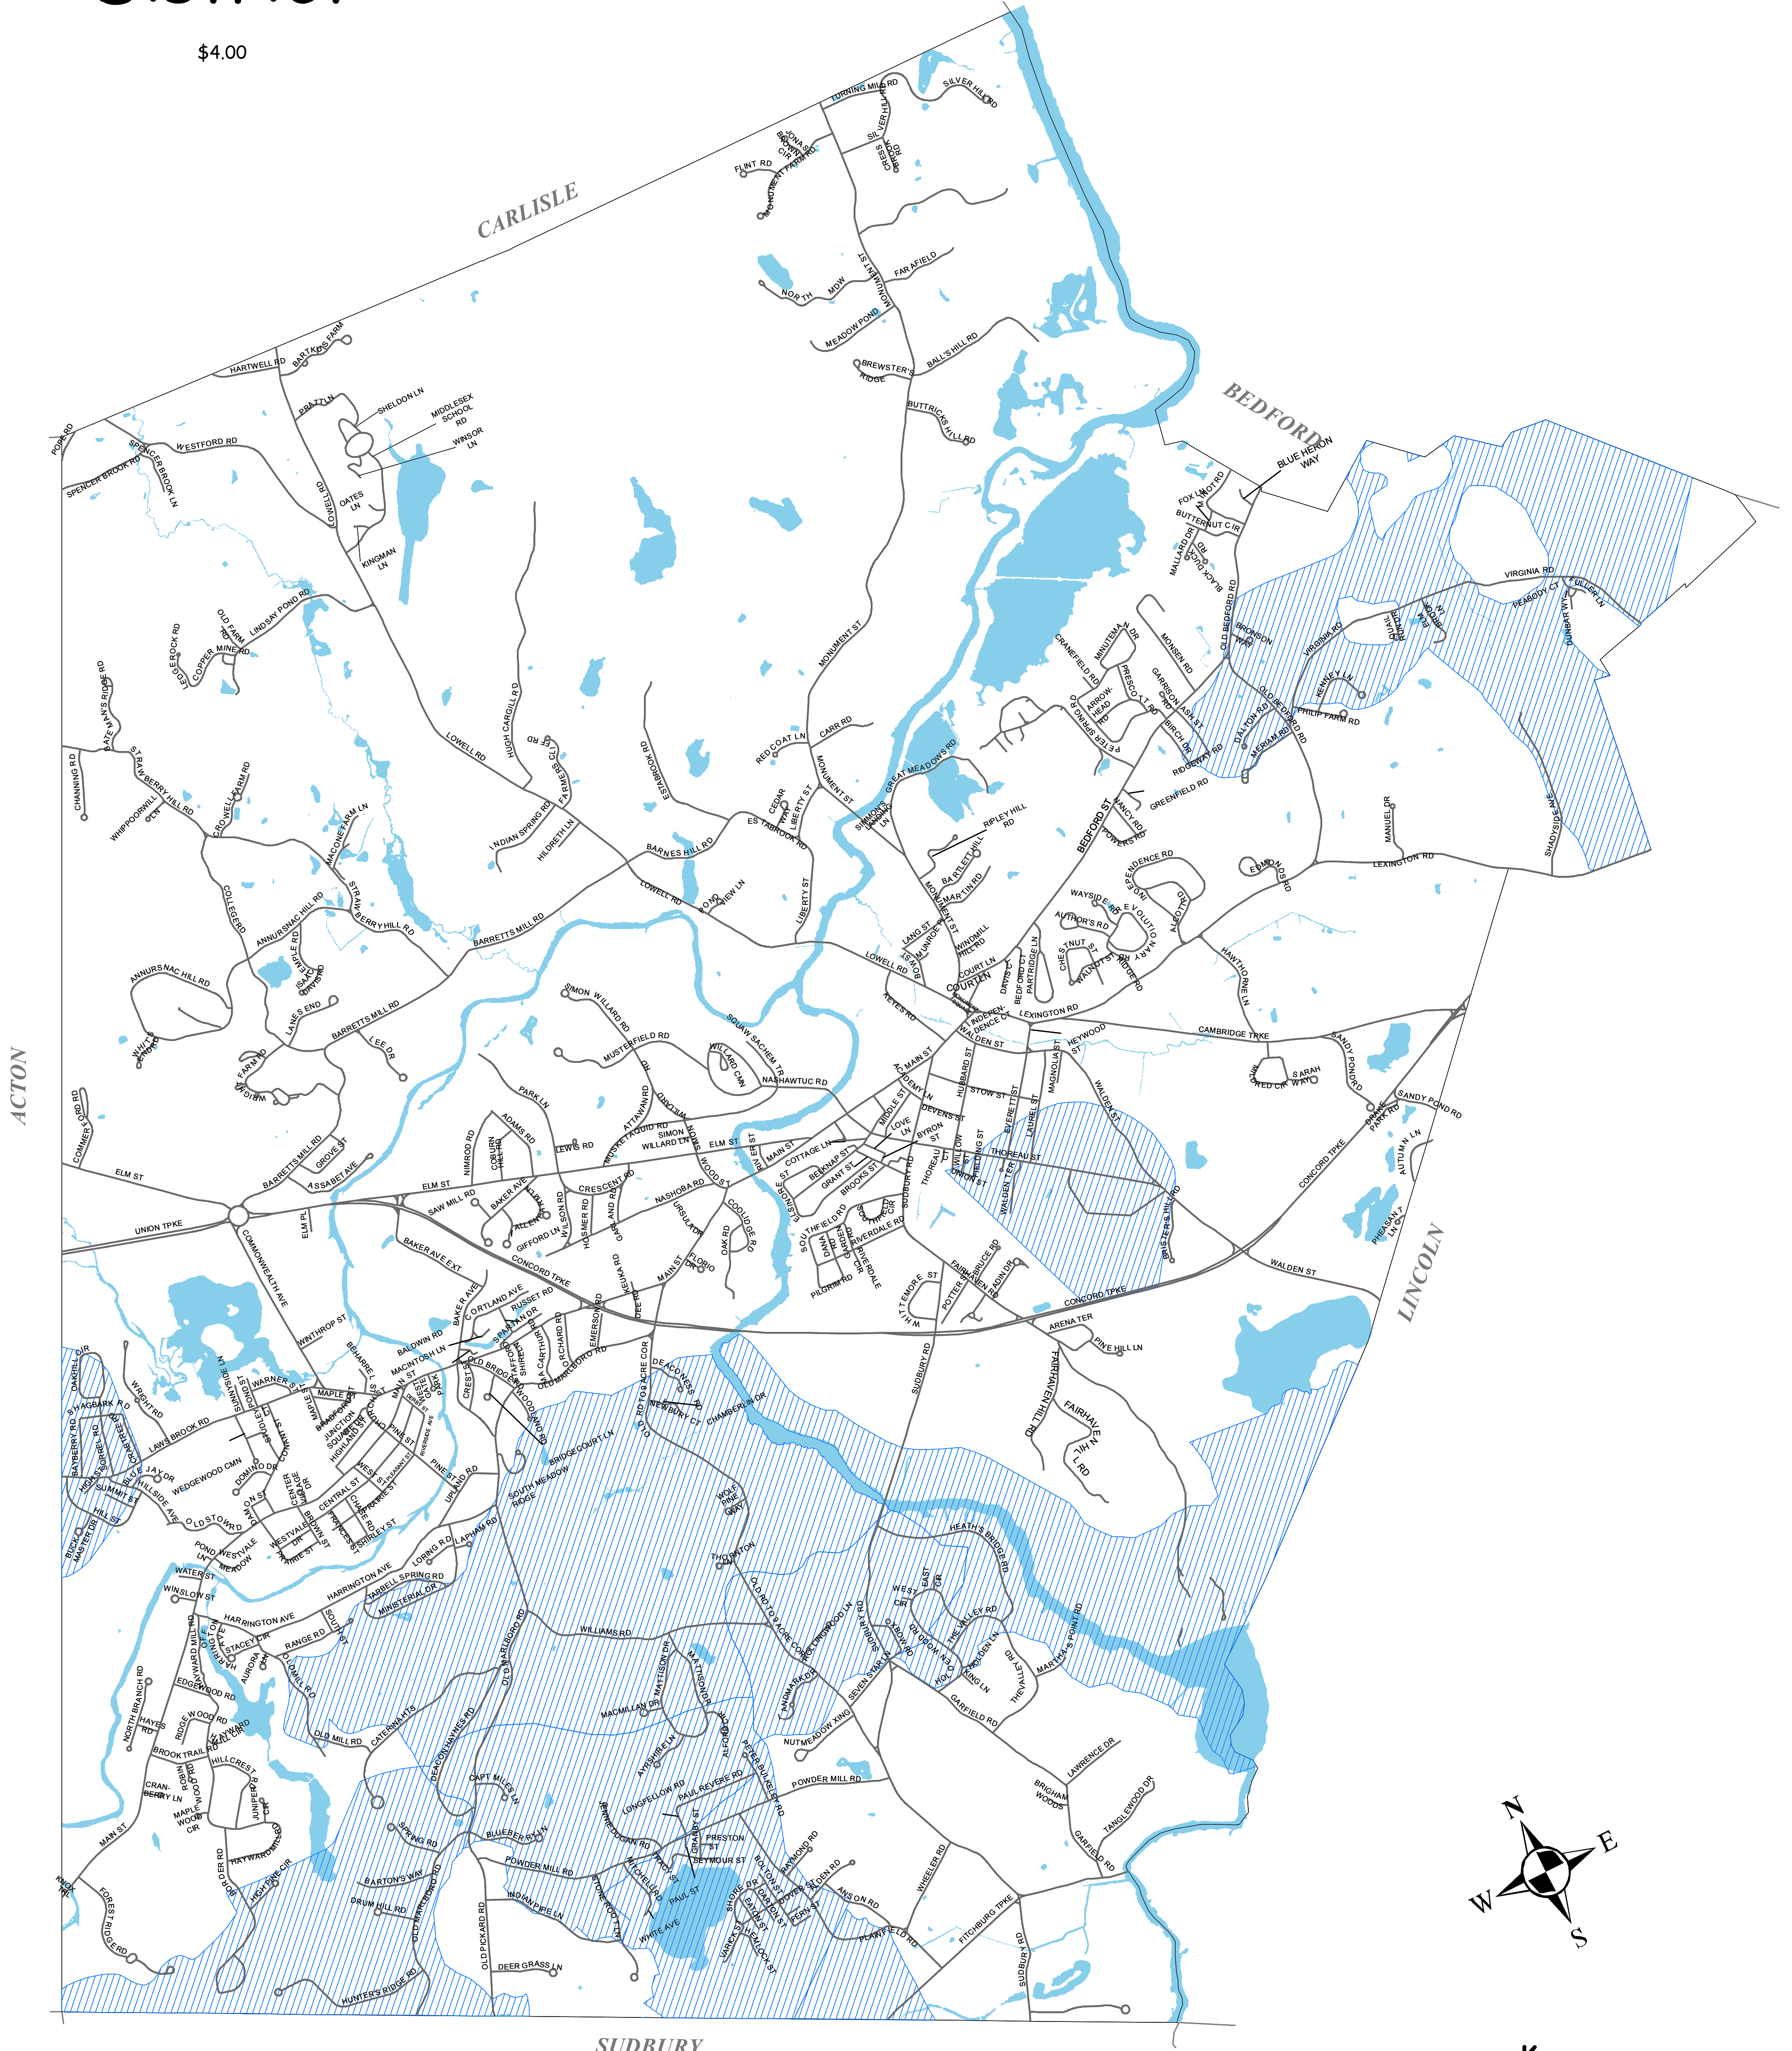

TOWN OF  
**CONCORD**  
MASSACHUSETTS

# Groundwater Conservancy District

\$4.00

**Key**

-  Surface Water
-  Groundwater Conservancy District

This map was created by Concord GIS. The information is provided as a reasonably accurate point of reference, but is not intended to represent authoritative location, and is not to be used for conveyances. The Town of Concord shall not be held responsible for the accuracy or misuse of these data.