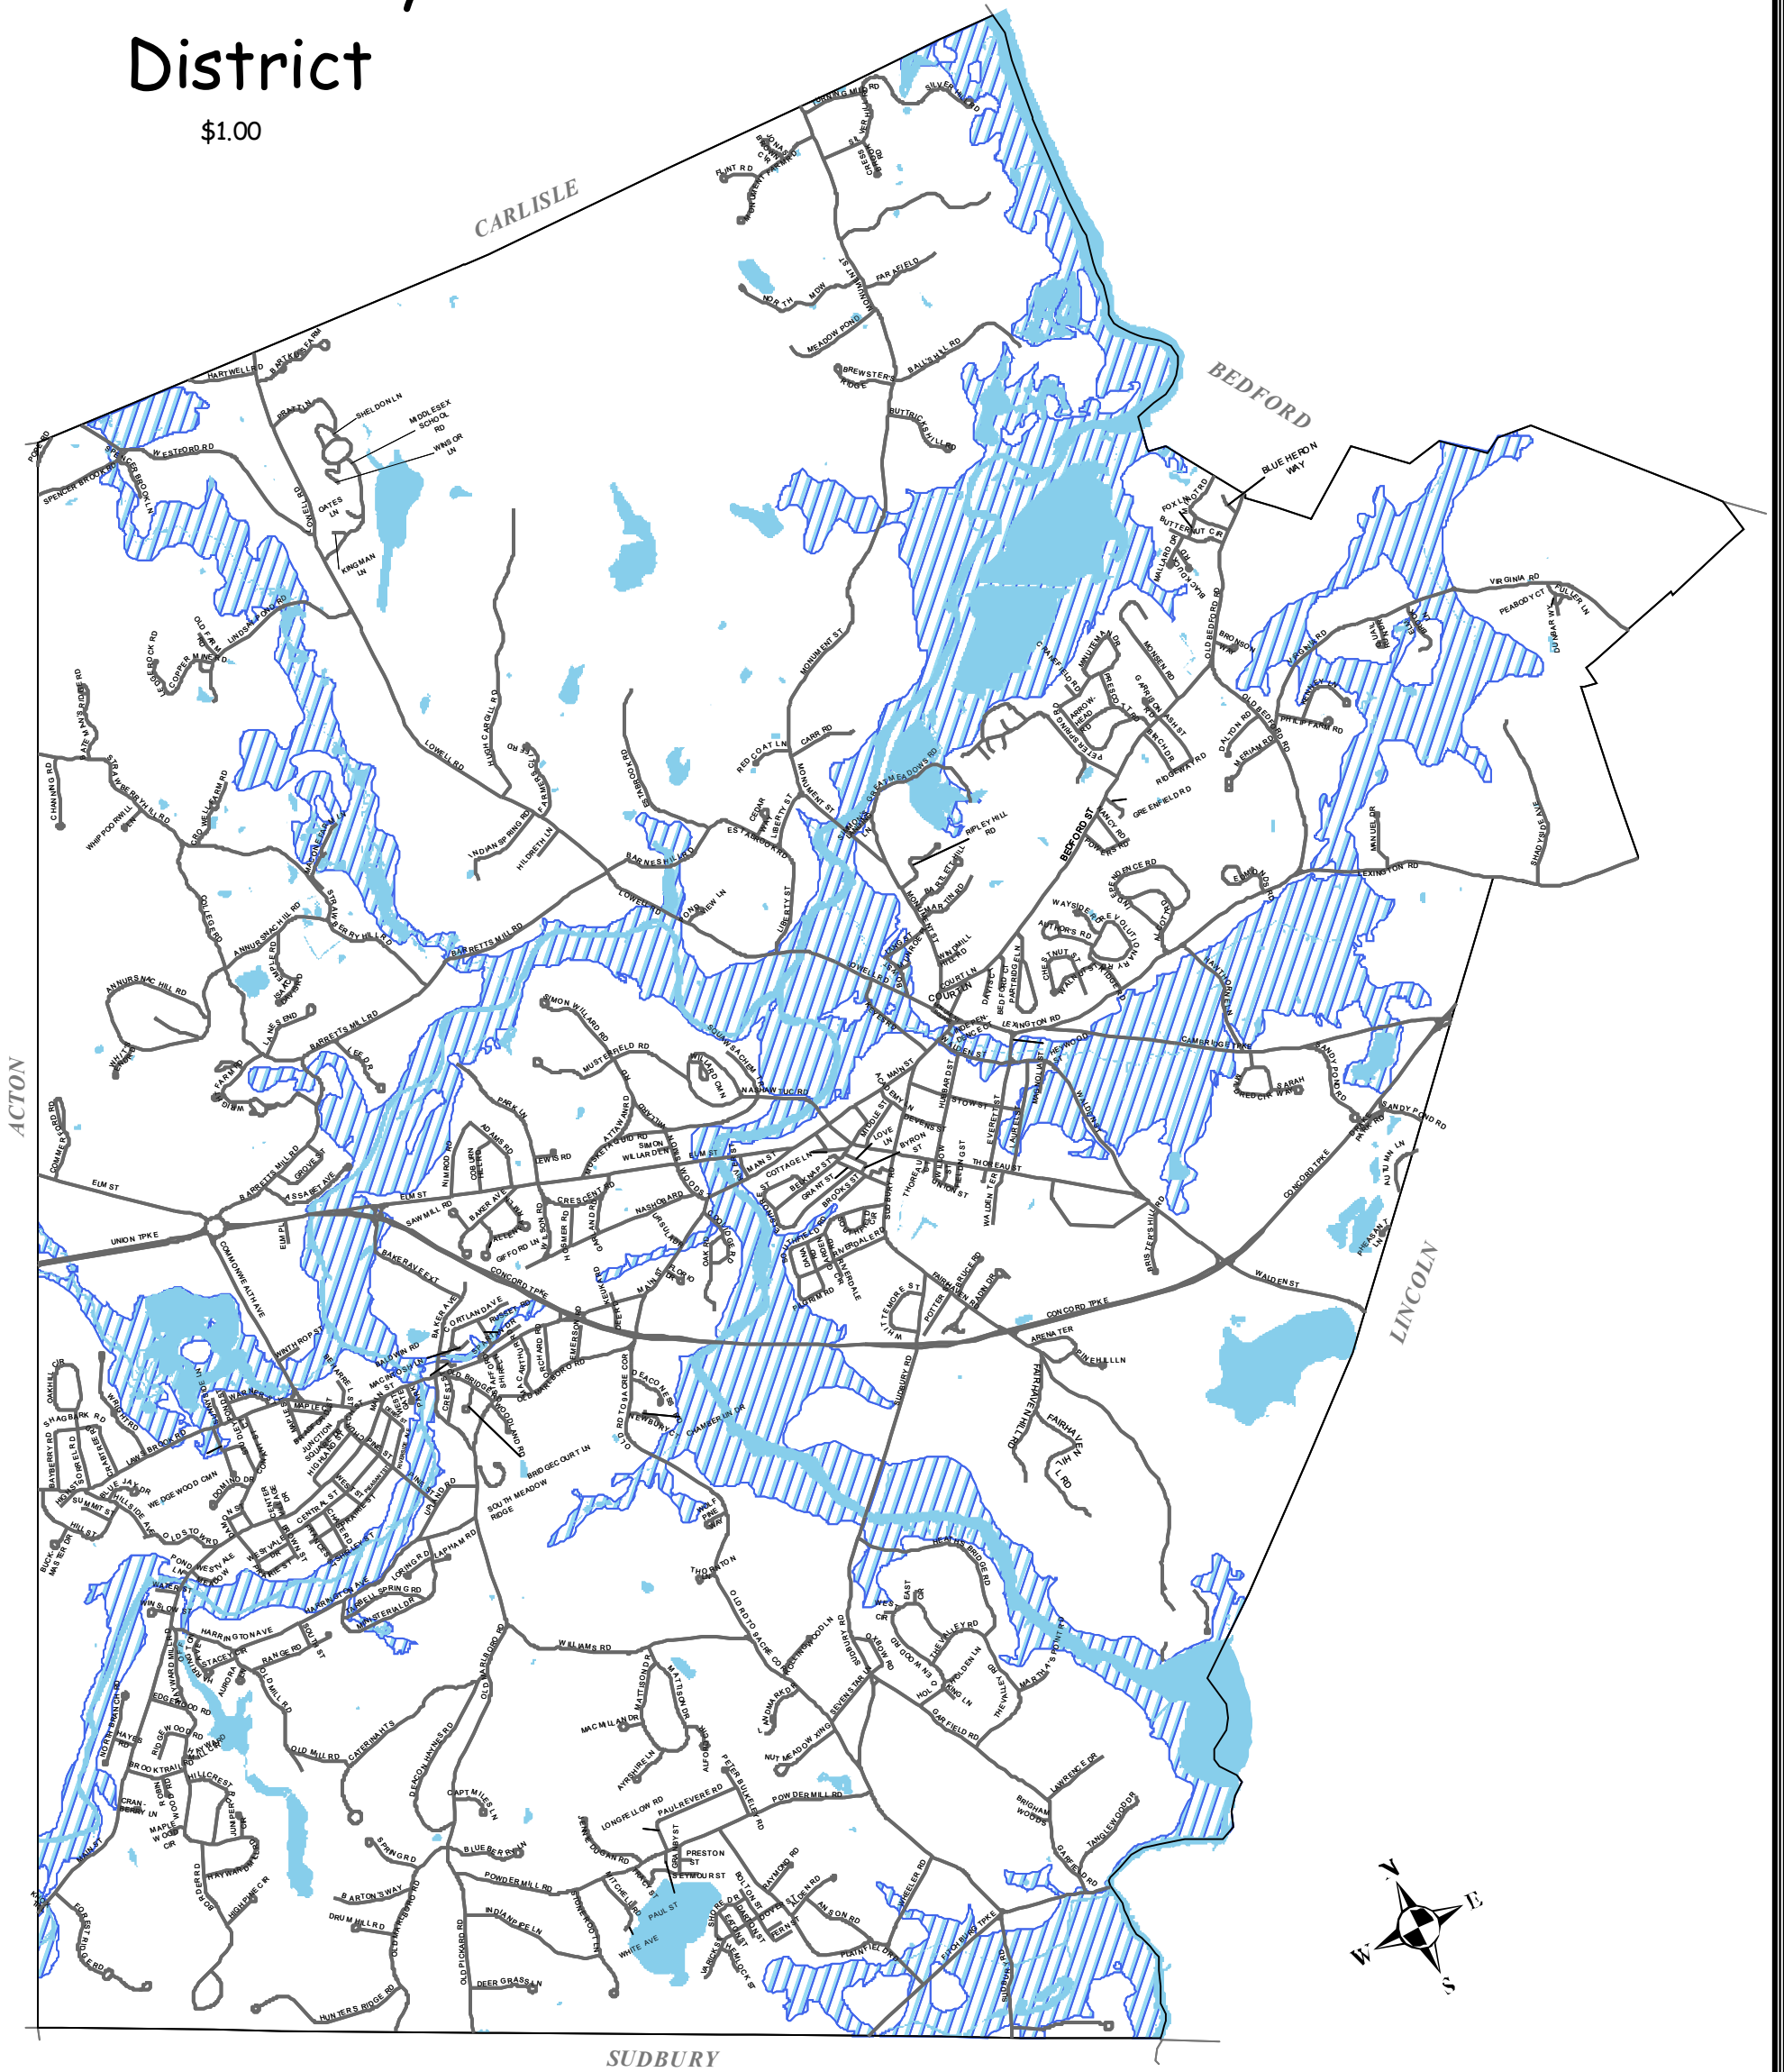

TOWN OF
CONCORD
MASSACHUSETTS

**Floodplain
Conservancy
District**

\$1.00

Map Key

-  Floodplain Conservancy District
-  Surface Water

This map was created by Concord GIS. The information is provided as a reasonably accurate point of reference, but is not intended to represent authoritative location, and is not to be used for conveyances. The Town of Concord shall not be held responsible for the accuracy or misuse of these data.