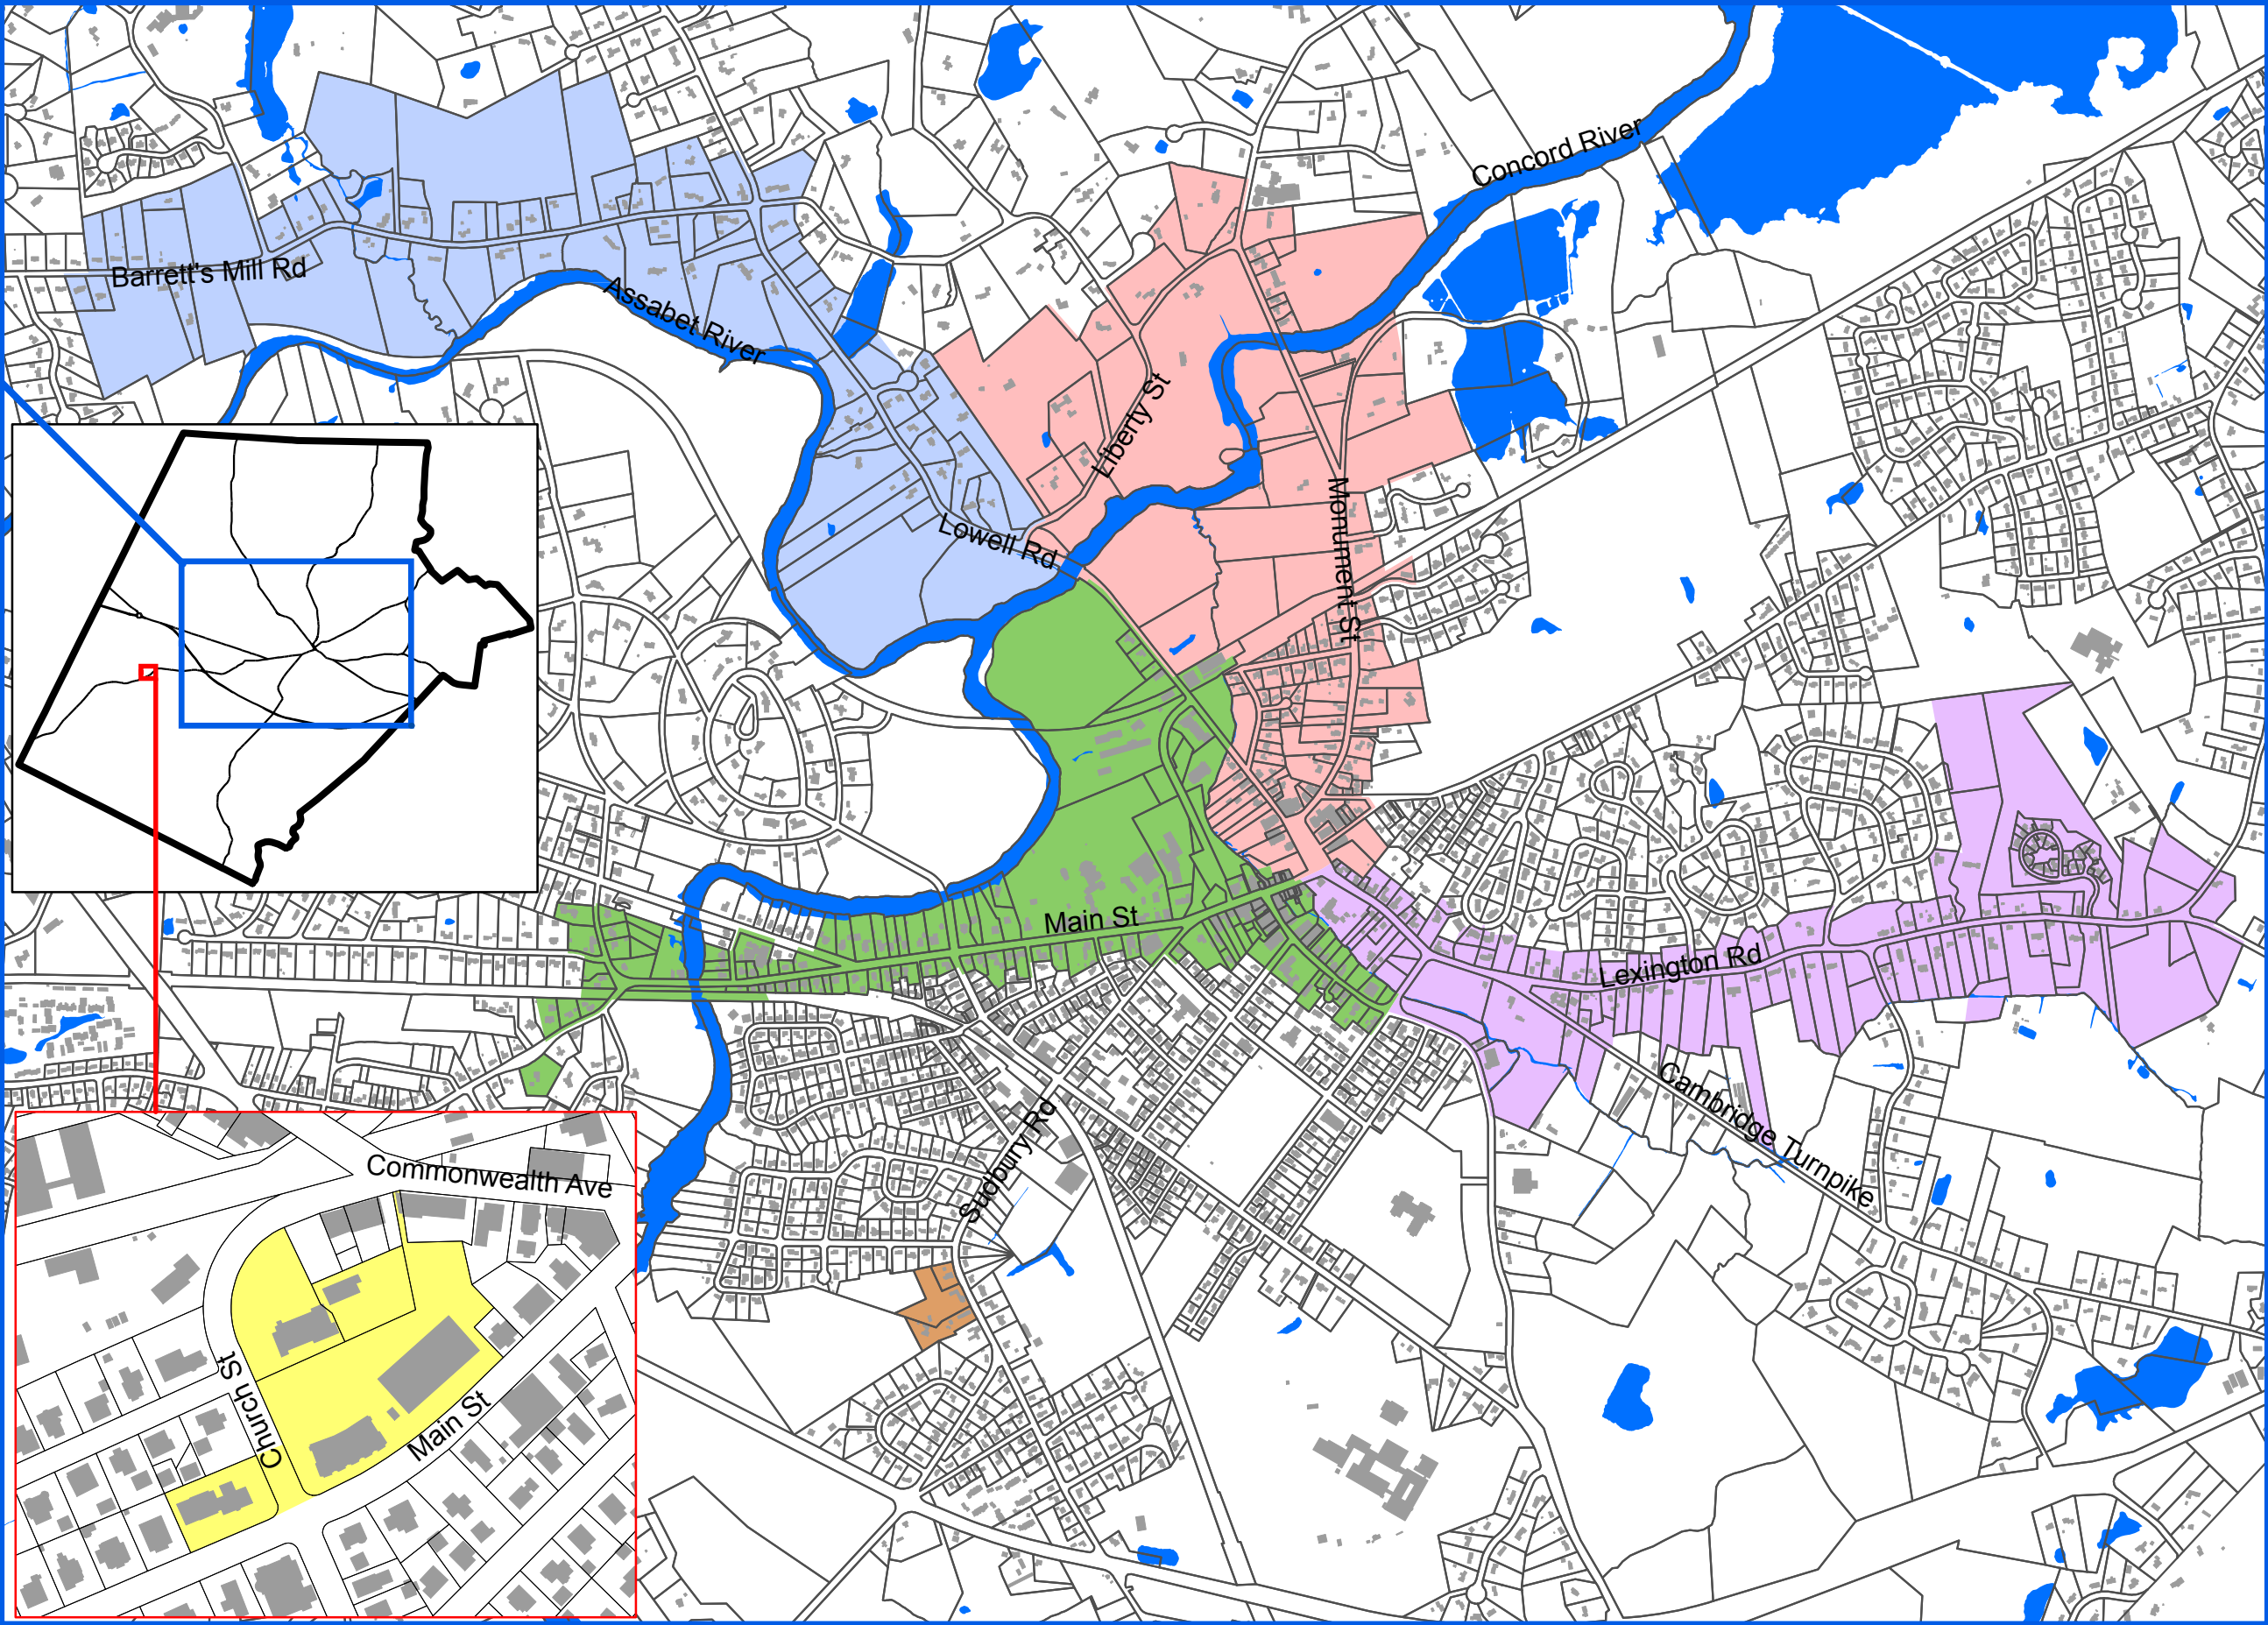

Town of Concord Historic Districts Map

- Historic Districts**
- American Mile
 - Barrett Farm
 - Church Street
 - Hubbardville
 - Main Street
 - North Bridge/Monument Square

April 2008