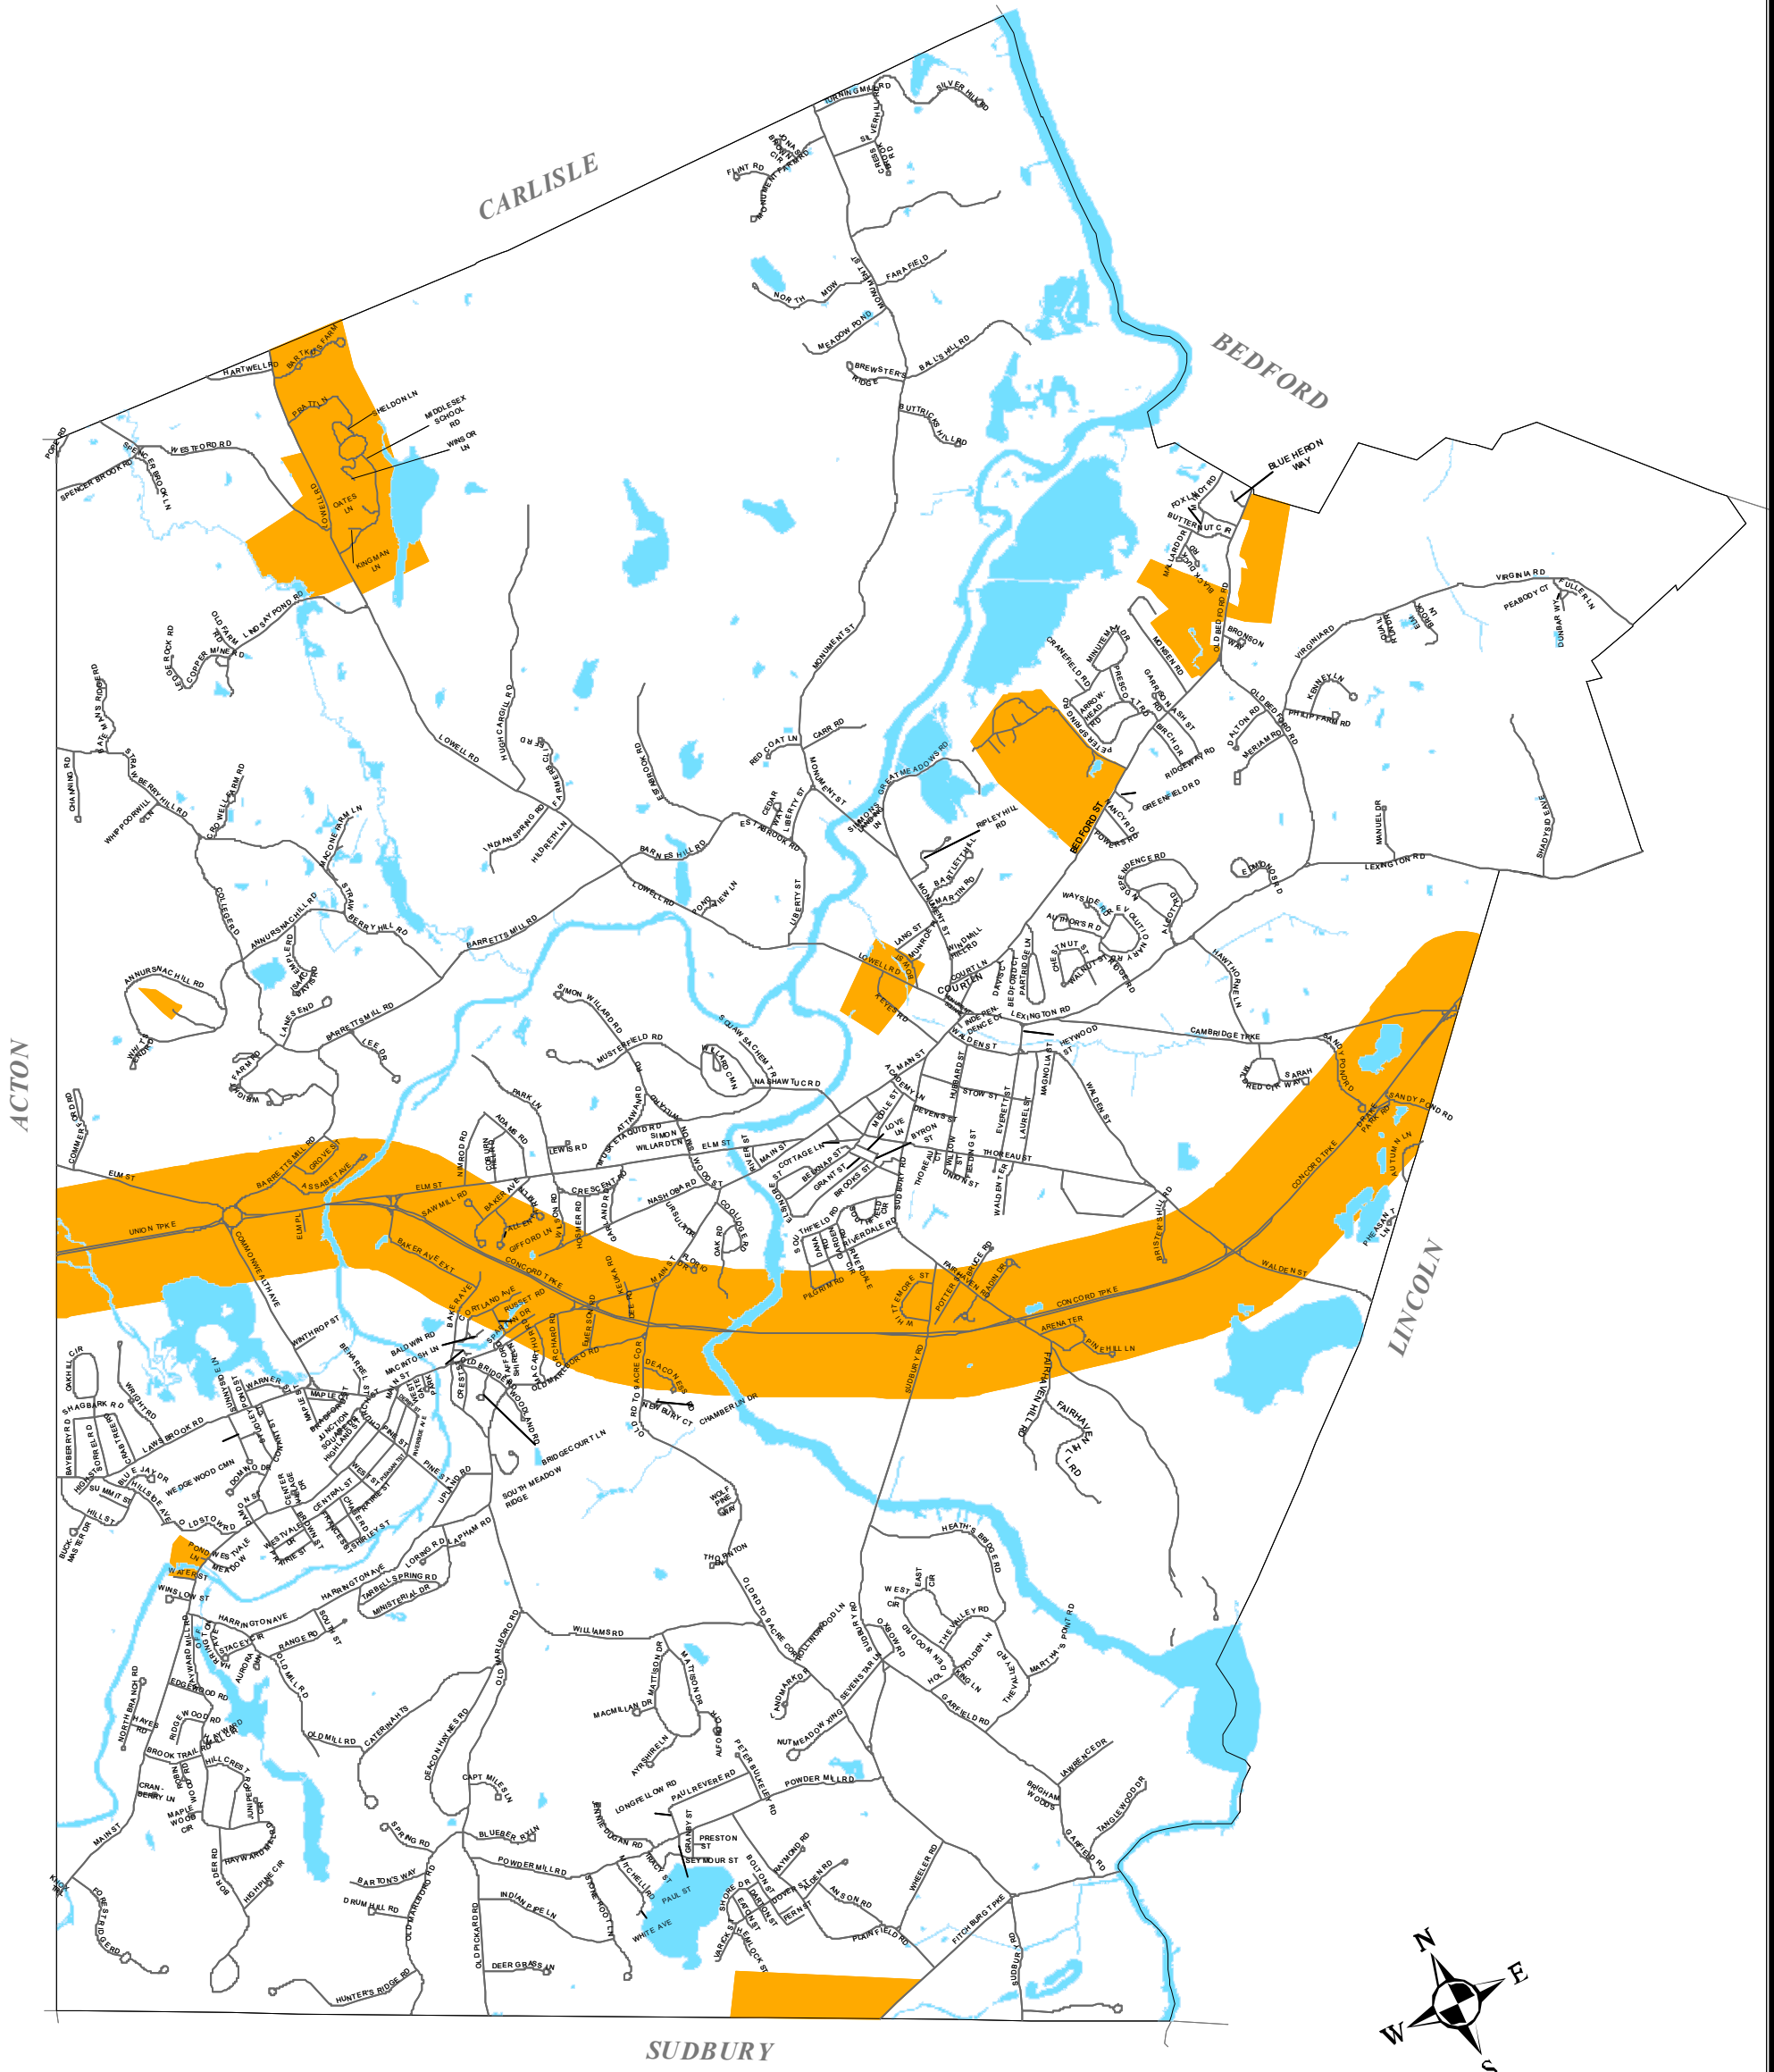

TOWN OF
CONCORD
 MASSACHUSETTS
 WIRELESS
 DISTRICT
 \$1.00

 Wireless District

This map was created by Concord GIS. The information is provided as a reasonably accurate point of reference, but is not intended to represent authoritative location, and is not to be used for conveyances. The Town of Concord shall not be held responsible for the accuracy or misuse of these data.