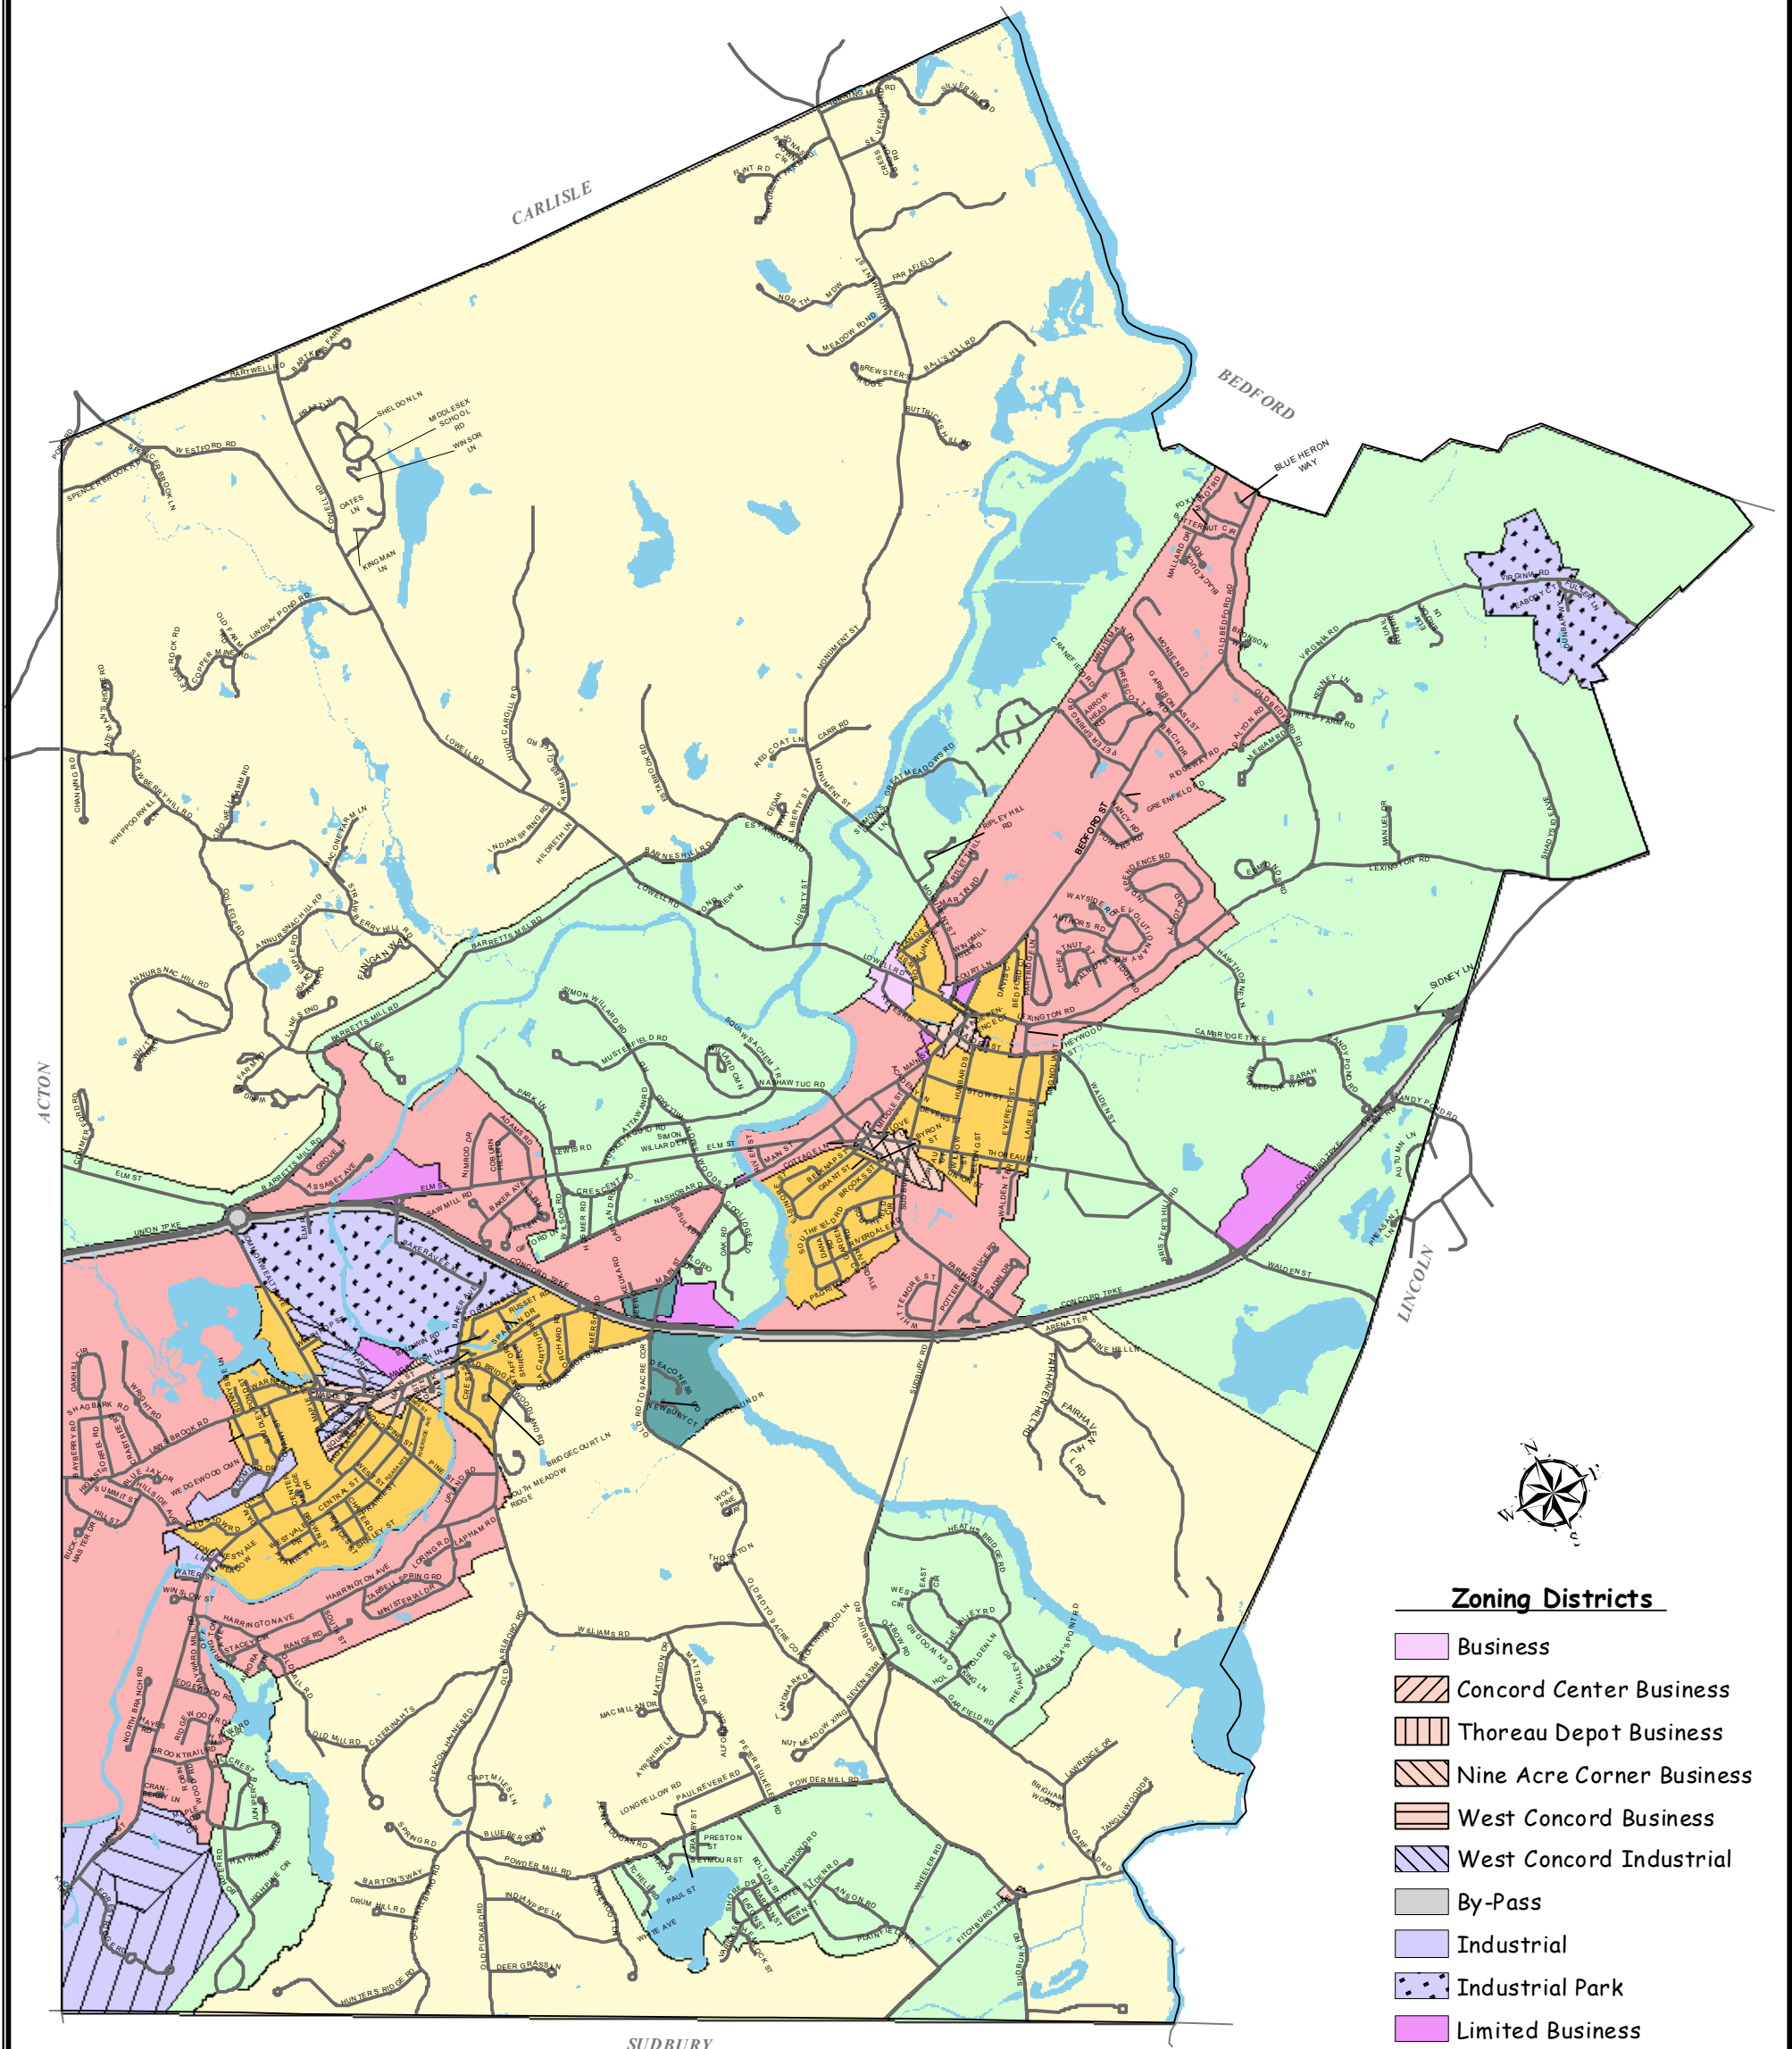

TOWN OF  
**CONCORD**  
MASSACHUSETTS

**ZONING**

April, 2010

\$1.00

**Zoning Districts**

- Business
- Concord Center Business
- Thoreau Depot Business
- Nine Acre Corner Business
- West Concord Business
- West Concord Industrial
- By-Pass
- Industrial
- Industrial Park
- Limited Business
- Limited Industrial Park 1
- Limited Industrial Park 2
- Medical Professional
- Residence A
- Residence AA
- Residence B
- Residence C

This map was created by Concord GIS. The information is provided as a reasonably accurate point of reference, but is not intended to represent authoritative location, and is not to be used for conveyances. The Town of Concord shall not be held responsible for the accuracy or misuse of these data.